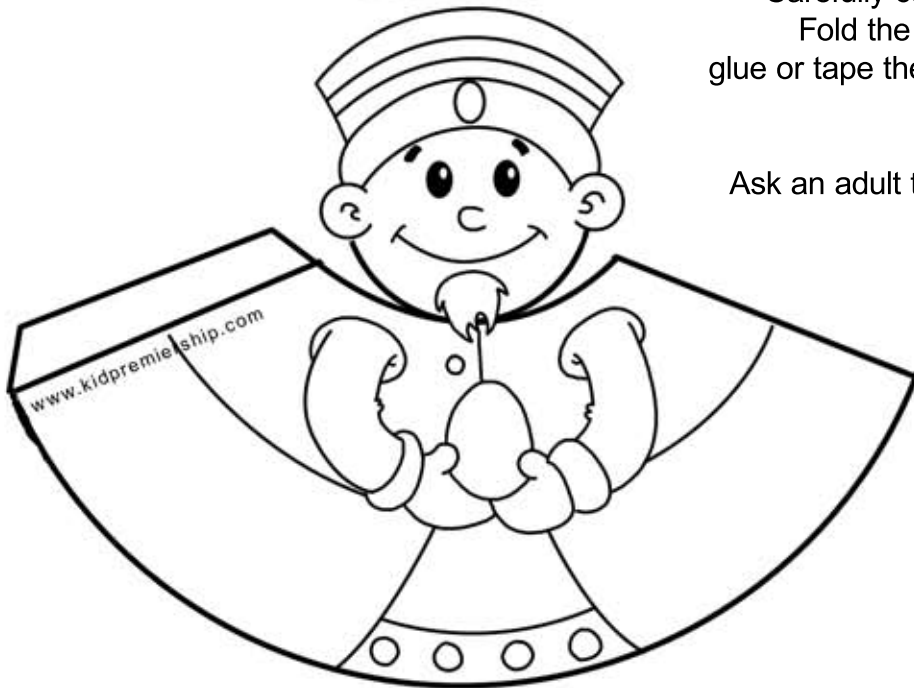

Carefully cut around the characters.
Fold the characters around and
glue or tape the tab to make your characters
stand up!

Ask an adult to help when using scissors.

www.kidpremiership.com

This worksheet is for home use only. All images copyright One17 Design ED

Carefully cut around the characters.
Fold the characters around and
glue or tape the tab to make your characters
stand up!

Ask an adult to help when using scissors.

Carefully cut around the template then fold along the dotted lines.
Glue the dotted tabs and stick together.