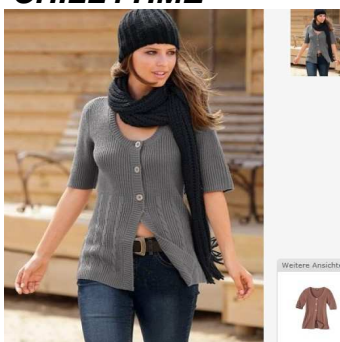

Фирма/Марка	Наименование	Артикул	Размеры в наличии	Количество в наличии
Фото	Цена по каталогу, €	Цена закупки, €		

Craig Native

Top

32 23
34 26

883878

~~22,99~~

1,84

CORLEY SPORTSWEAR

Shirt

34 41
36 29
40 56
42 35

298542

~~23,99~~

2,46

CORLEY SPORTSWEAR

Top

34 18
36 24
38 35
40 6

823946

~~23,99~~

2,46

CHILLYTIME

Strickjacke

32/34 18
36/38 176

490385

~~22,99~~

2,62