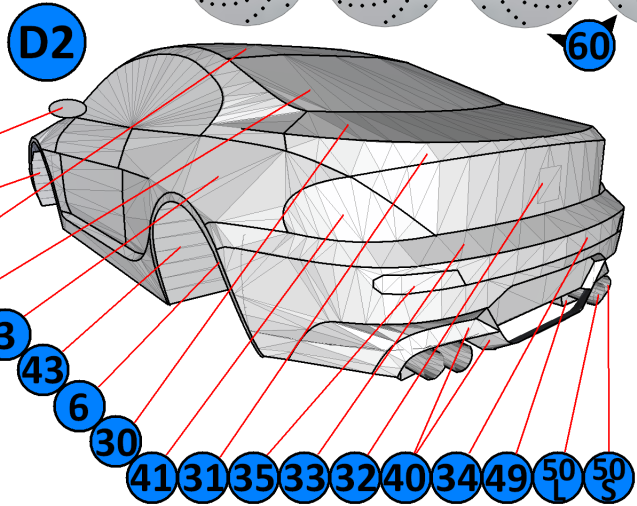

BMW M6 Coupe 2007 (E63)

ATTIMON
PAPIEROVÉ MODELY
FREE DOWNLOADABLE MODEL