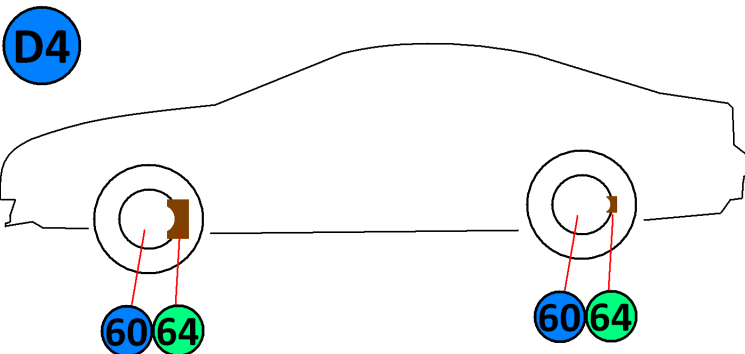

BMW M6 Coupe 2007 (E63)

ATTIMON
PAPIEROVÉ MODELY
FREE DOWNLOADABLE MODEL