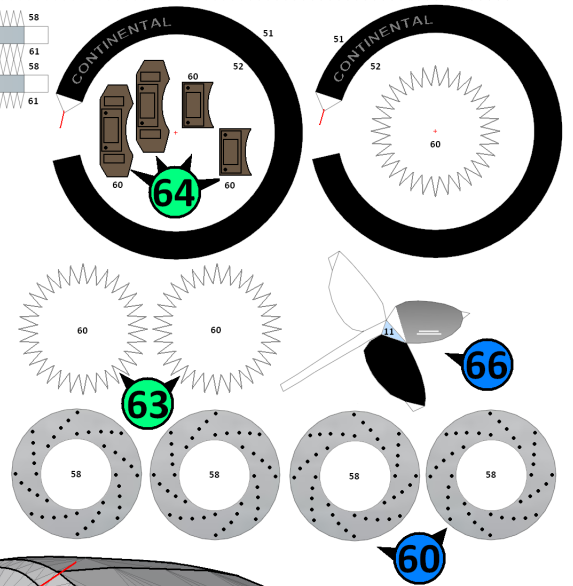

BMW M6 Coupe 2007 (E63)

ATTIMON
PAPIEROVÉ MODELY
FREE DOWNLOADABLE MODEL