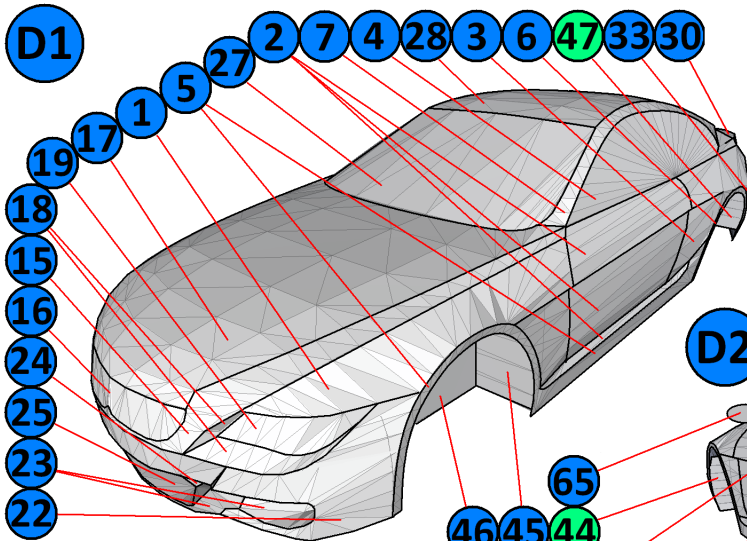

BMW M6 Coupe 2007 (E63)

ATTIMON
PAPIEROVÉ MODELY
FREE DOWNLOADABLE MODEL