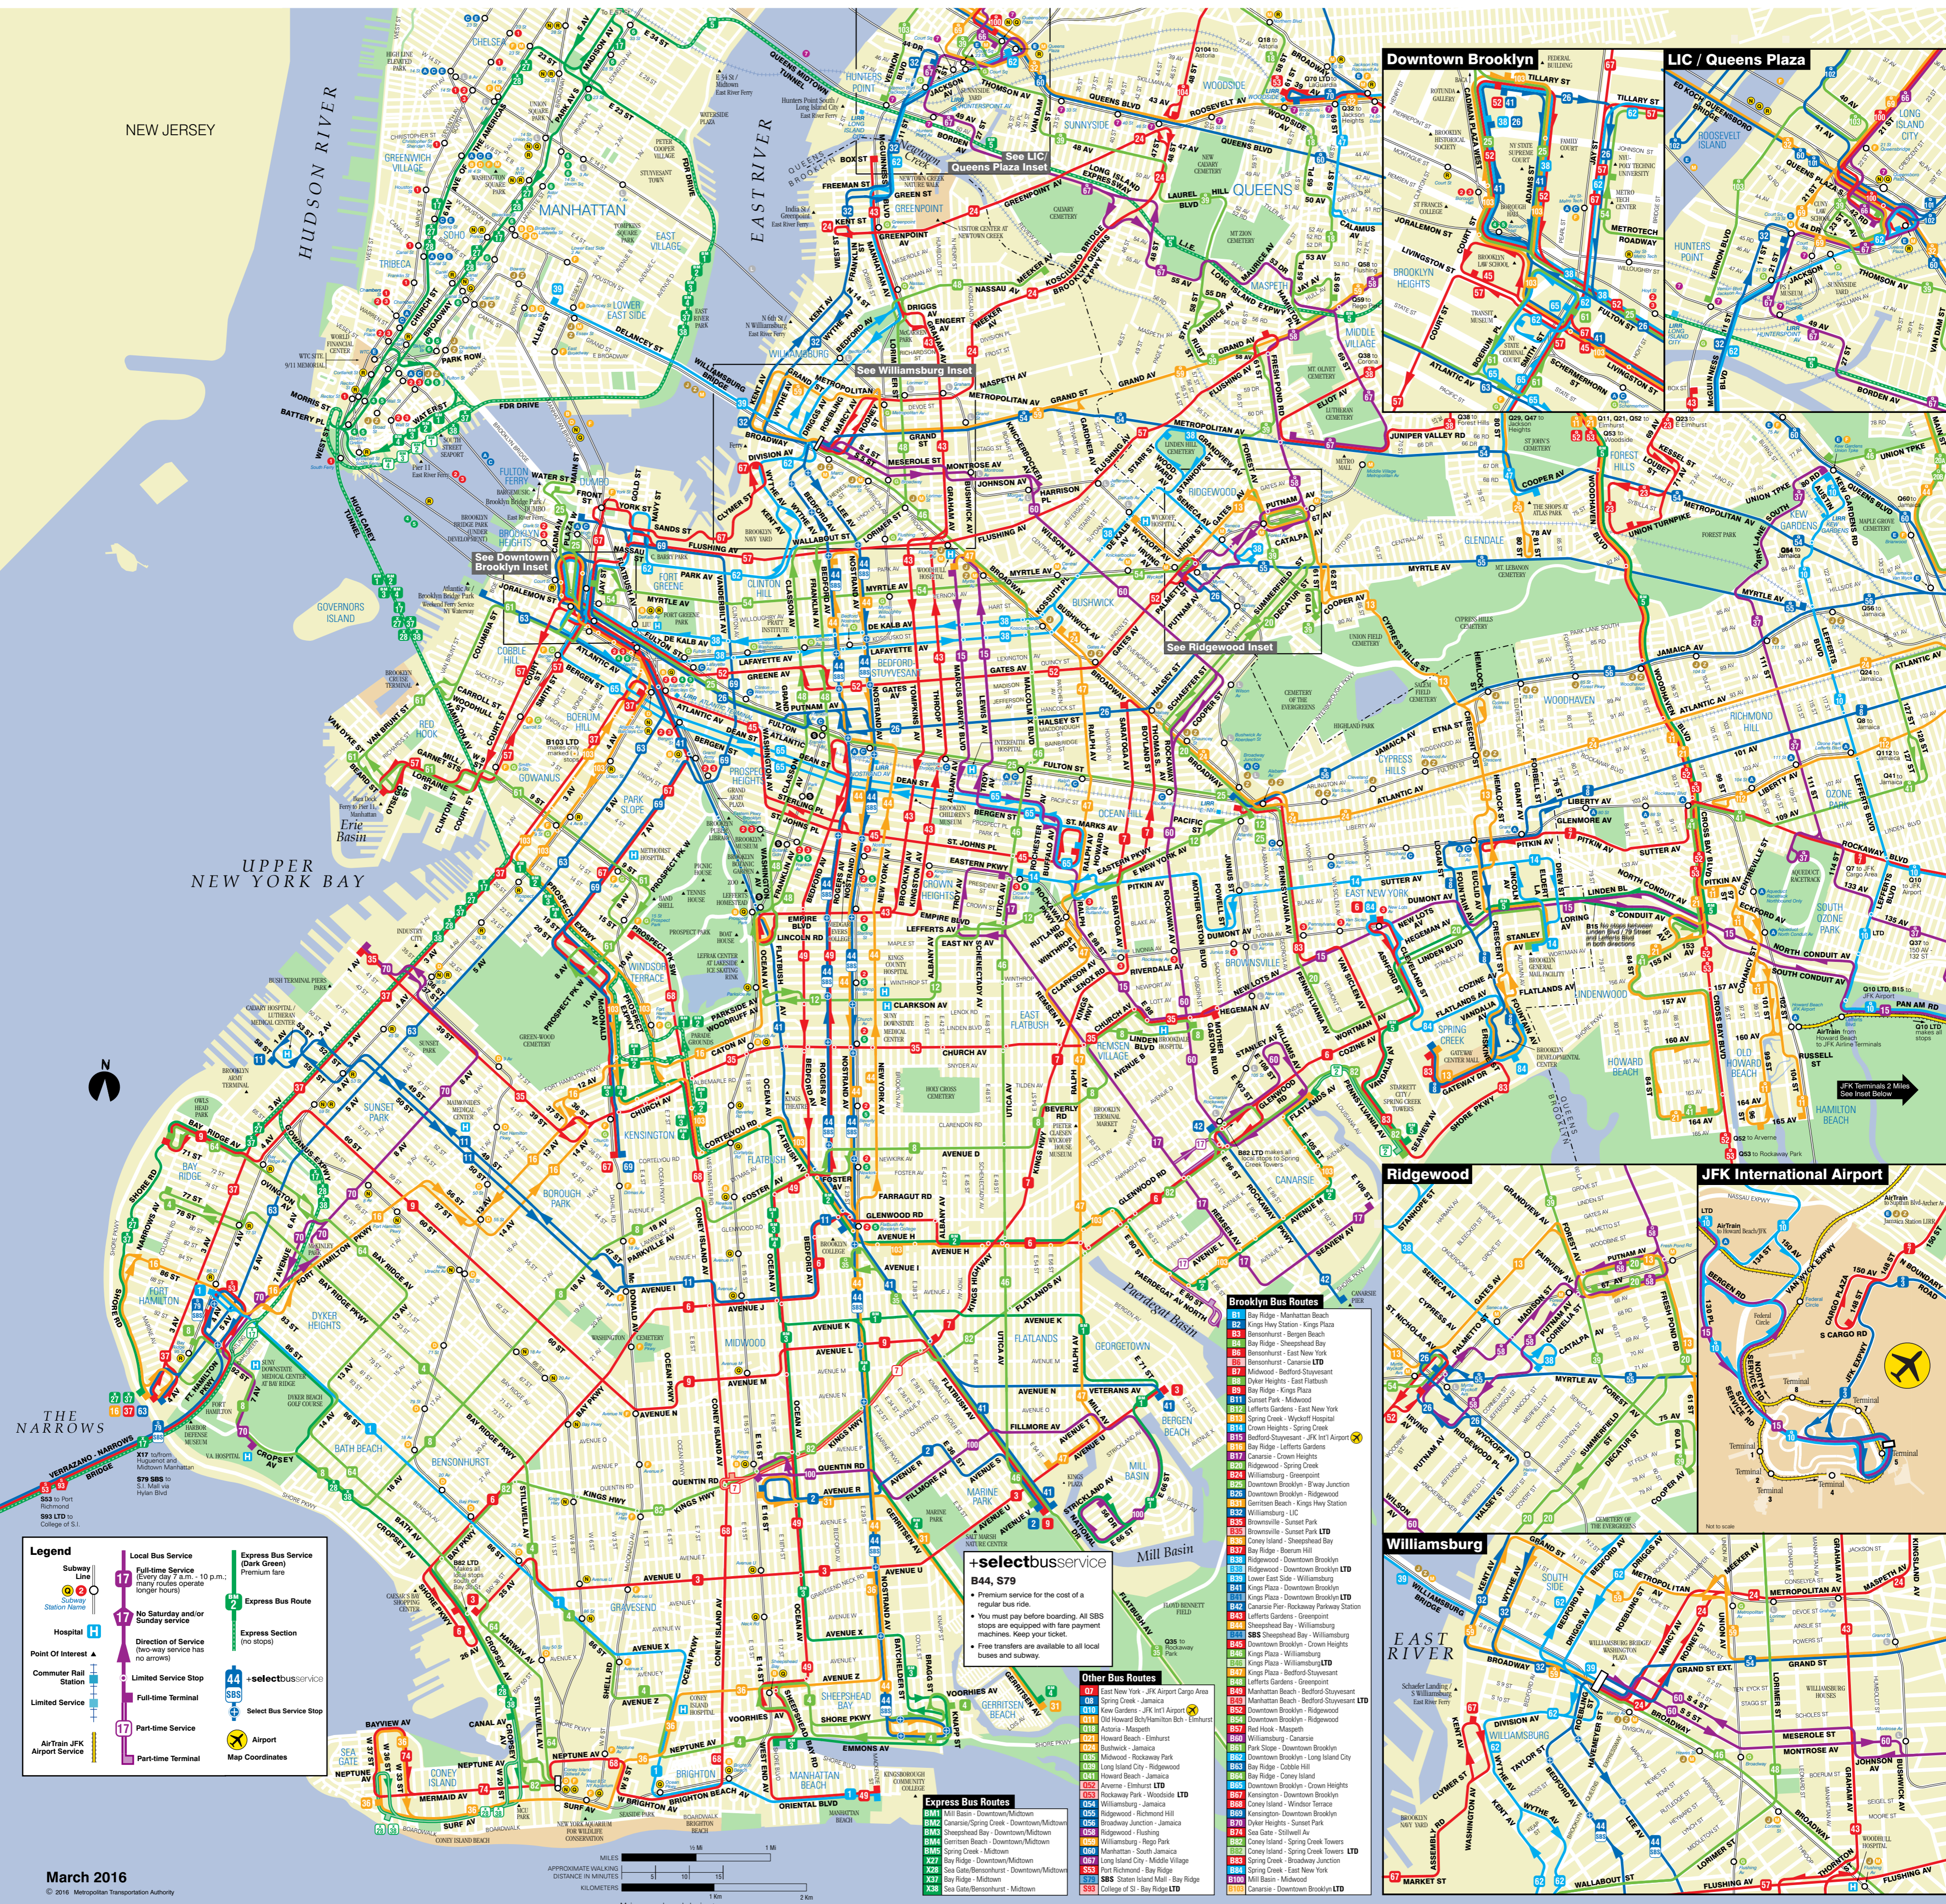

Brooklyn Bus Map

Legend

- Subway Line
- Station Name
- Hospital
- Point of Interest
- Commuter Rail Station
- Limited Service
- AirTrain JFK Airport Service
- Local Bus Service
- Full-time Service (Every day 7 a.m. - 10 p.m.; many routes operate longer hours)
- No Saturday and/or Sunday service
- Direction of Service (two-way service has no arrows)
- Limited Service Stop
- Part-time Service
- Part-time Terminal
- Express Bus Service (Dark Green) Premium fare
- Express Bus Route
- Express Section (no stops)
- +selectbusservice
- Select Bus Service Stop
- Airport
- Map Coordinates