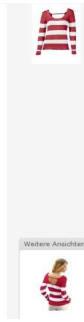

34,99

**10,21**

**J.Jayz**

**J.Jayz Strickjacke**

	XS	40
	S	57
<b>877886</b>	M	46
	L	13
	XL	6

69,9

**11,14**

**J.Jayz**

**J.Jayz Strickjacke**

	XS	34
	S	67
<b>877876</b>	M	59
	L	19
	XL	15

69,9

**11,14**

**Travel Couture**

**Wickelpullover**

	34	1
	36	16
<b>32174</b>	38	20
	40	27
	42	3

49,9

**11,45**

**Best Connection**

**Pullover**

39,9

165257

11,76

36	1
40	2
42	4
44	3
46	2

**Best Connection**