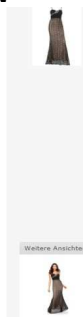

~~229,9~~

9664

52,68

17	9
18	2
19	24
20	18
21	15