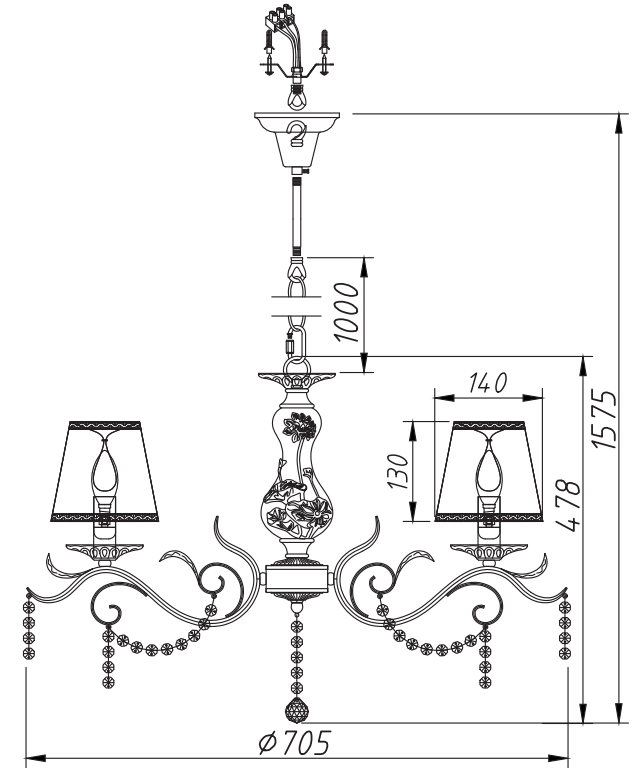

# INSTRUCTION

**MODEL:** FR3612-PL-05-BG  
CHANDELIER

5 X E14 (40W)

FREYA-LIGHT.COM