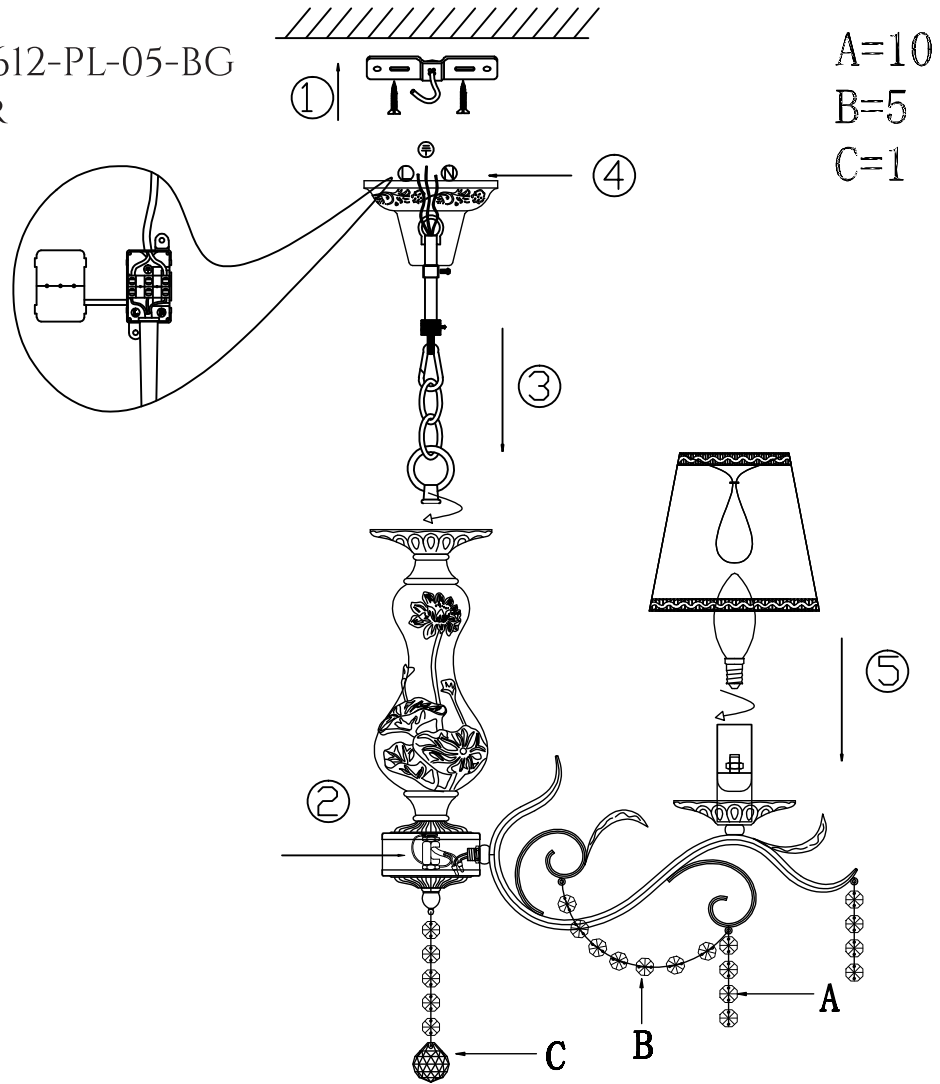

# INSTRUCTION

**MODEL:** FR3612-PL-05-BG  
CHANDELIER

5 X E14 (40W)

FREYA-LIGHT.COM