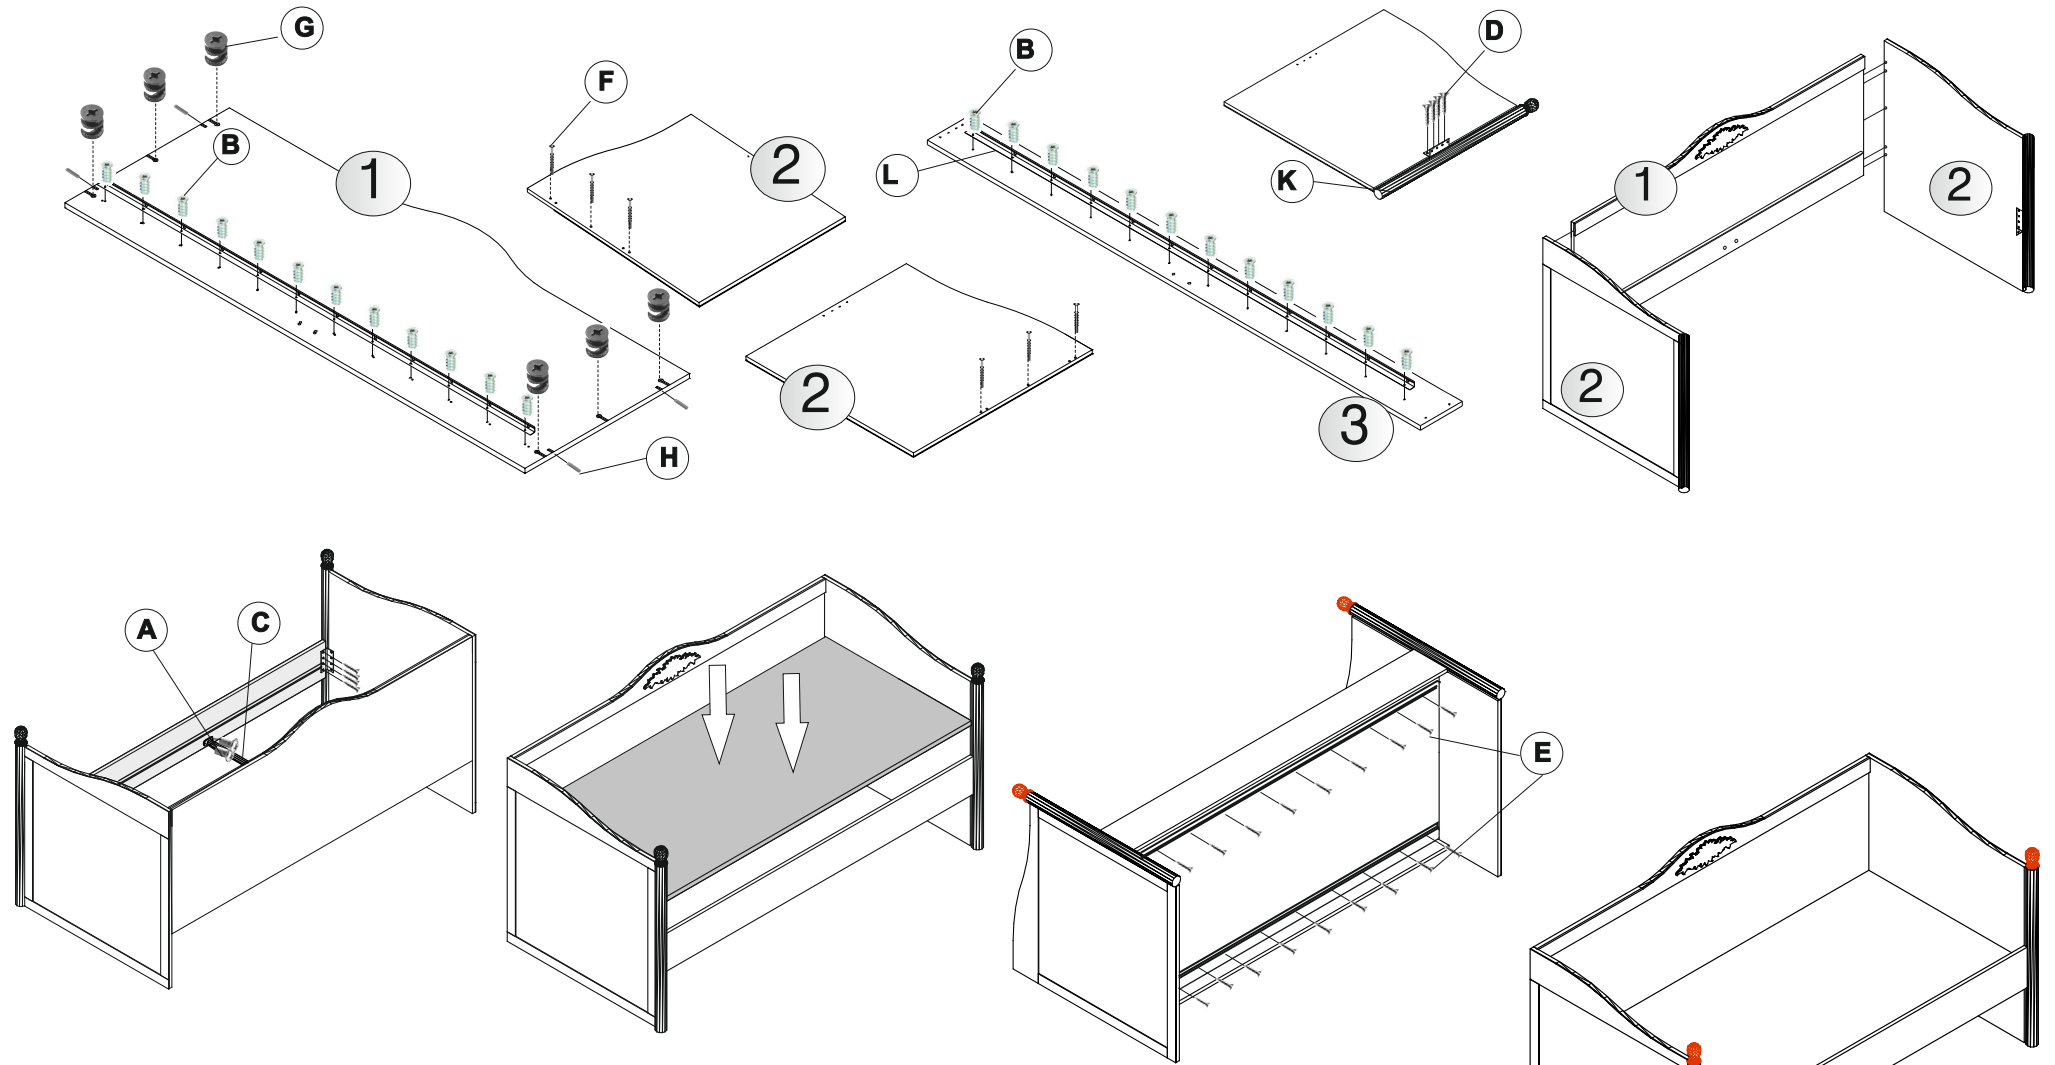

CRYSTAL CEDAR BED

INSTRUCTIONS FOR ASSEMBLING

1/1

Quantity	Fitting Number																					
4	A	24	B	1	C	8	D	48	E	6	F	6	G	4	H	6	J	2	K	2	L	
Fitting Parts																						
		M-6x11 YSB Vida	6.5x13 Rail Screw	Bottom Frame	3.5x16 Chipboard Screw	4x18 Chipboard Screw	Flx Bar	Flx Key	Treenall	Flx Plug	Foot	Frame										
		M025	M028	M042	M013	M014	M001	M002	M003	M004	M055	M044										
		Code																				