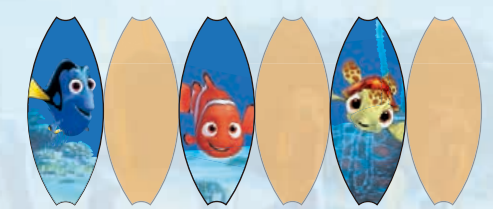

**Assorted
Carton
Available**

**91101
Baby Seat**

- Ø69cm (Ø27")
- 3 air chambers
- Diaper style seat
- Full color box
- 0.21 mm (8.4 ga.) vinyl
- 24 Ea., 11.4 kg (25.2 Lb.)

**91103
Swim Ring**

- Ø51cm (Ø20")
- 2 air chambers
- Smooth inner seam for comfort
- Full color box
- 0.20 mm (8.0 ga.) vinyl
- 36 Ea., 7.1 kg (15.5 Lb.)

**91100
Armbands**

- 23cm x 15cm (9" x 6")
- 2 air chambers
- Full color box
- 36 Prs., 4.7 kg (10.4 Lb.)

**91102
Kick Board**

- 43cm x 30cm (17" x 12")
- Made of high density foam
- Easy to grip
- Shrink-wrap with insert card
- 12 Ea., 2.3 kg (5.0 Lb.)

**91108
Beach Ball**

- 51cm (20")
- Full color box
- 36 Ea., 4.8 kg (10.7 Lb.)

NEW

Characters on the Beach Ball

**91104
Swim Vest**

- 51cm x 46cm (20" x 18")
- 2 quick release adjustable buckles
- 3 air chambers
- Inflatable collar
- Full color box
- 0.21 mm (8.4 gal.) vinyl
- 24 Ea., 7.4 kg (16.3 Lb.)

Disney · PIXAR
**FINDING
NEMO**

91105 Goggles

- Soft comfort-fit eyecups
- Silicone head strap
- Each piece on blister card
- 36 Ea., 2.4 kg (5.3 Lb.)

91106 Swim Cap

- Bright silicone cap sized for children
- Soft and gentle on hair
- Bold colors are easy to see in the water
- Each piece in polybag with header card
- 12 pcs/PE bag
- 36 Ea., 1.9 kg (4.2 Lb.)