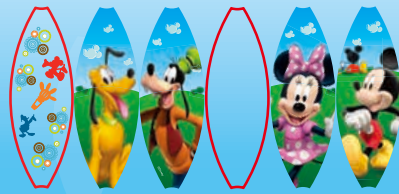

91001 Beach Ball

- 51cm (20")
- Full color box
- 36 Ea., 4.8 kg (10.6 Lb.)

Characters on the Beach Ball

91002 Armbands

- 23cm x 15cm (9" x 6")
- 2 air chambers
- 2 assorted designs: Mickey / Minnie
- Full color box
- 36 Prs., 4.7 kg (10.4 Lb.)