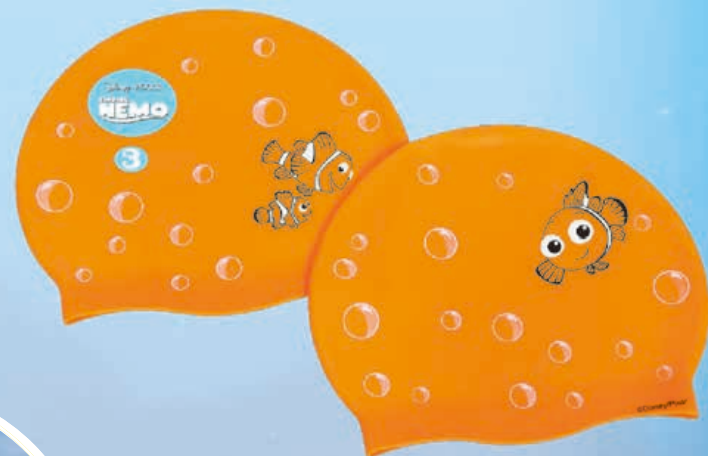

**91108
Beach Ball**

- 51cm (20")
- Full color box
- 36 Ea., 4.8 kg (10.7 Lb.)

NEW

Characters on the Beach Ball

**91104
Swim Vest**

- 51cm x 46cm (20" x 18")
- 2 quick release adjustable buckles
- 3 air chambers
- Inflatable collar
- Full color box
- 0.21 mm (8.4 gal.) vinyl
- 24 Ea., 7.4 kg (16.3 Lb.)

Disney · PIXAR
**FINDING
NEMO**

91105 Goggles

- Soft comfort-fit eyecups
- Silicone head strap
- Each piece on blister card
- 36 Ea., 2.4 kg (5.3 Lb.)

91106 Swim Cap

- Bright silicone cap sized for children
- Soft and gentle on hair
- Bold colors are easy to see in the water
- Each piece in polybag with header card
- 12 pcs/PE bag
- 36 Ea., 1.9 kg (4.2 Lb.)

06

NEW

91109 Pool

- Ø70cm x H30cm (Ø27.5" x H12")
- 3 equal rings
- Repair patch • Full color box
- Designed water capacity: 38 L (10gal.)
- 12 Ea., 6.0 kg (13.2 Lb.)

Set Includes 2 pairs of 3D Goggles!

Disney · PIXAR
FINDING NEMO