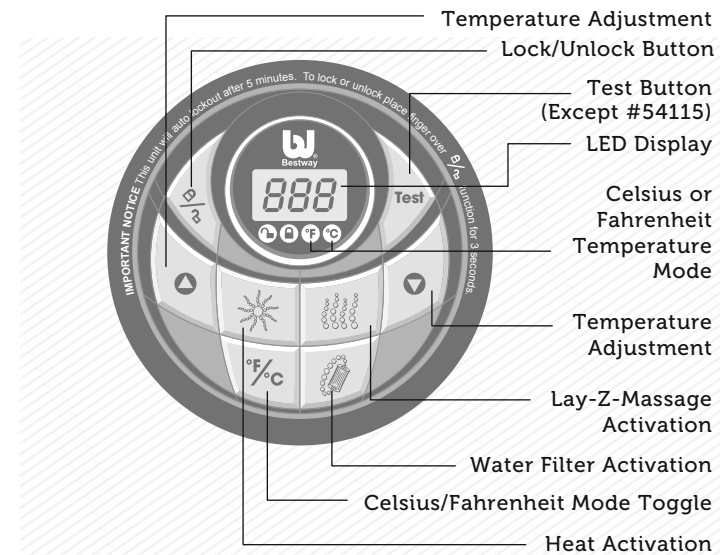

Chemical Floater #58210

VEGAS

4-6 People

Relax With These Hot Features

- Enjoy 40°C (104°F) Water Temperatures
- Digital Control Panel
- Easy Set-up - No Tools Required
- For Indoor or Outdoor Use
- Lay-Z-Massage System
- Water Filtration System
- Rapid Heating System

Digital Control Panel

Specifications

Item No.:	54115	54112
Capacity:	4-6 Adults	
Water Capacity (80%):	848 L (224 Gal.)	
Inflated Size:	1.96m x 61cm (77" x 24")	
Filled Weight:	1,100 kg (2,426 Lb.)	
Rating:	110-120V~60Hz, 12A at 20°C	220-240V~50Hz, 2,050W at 20°C
Actual Water Flow:	≥1,325 L/h (≥350 Gal./h)	
Rapid Heating System:	Approx. 1.0-1.5°C/h (2-3°F/h)	Approx. 1.5-2.0°C/h (3-4°F/h)
Max. Heat Capability:	40°C (104°F)	
Certification:	ETL approved	CE / TUV / EMC approved; GS approved for pump
Pack/Gross Weight:	1 Ea., 39.7 kg (87.5 Lb.)	1 Ea., 39.7 kg (87.5 Lb.)

Spa Features

- Digitally Controlled Pump
- Lay-Z-Massage System
- Rapid Heating System
- Water Filtration System

Package Also Includes

08

NEW

PALM SPRINGS

4-6 People Relax With These Hot Features

- Enjoy 40°C (104°F) Water Temperatures
- Digital Control Panel
- Easy Set-up - No Tools Required
- For Indoor or Outdoor Use
- Lay-Z-Massage System
- Water Filtration System
- Rapid Heating System