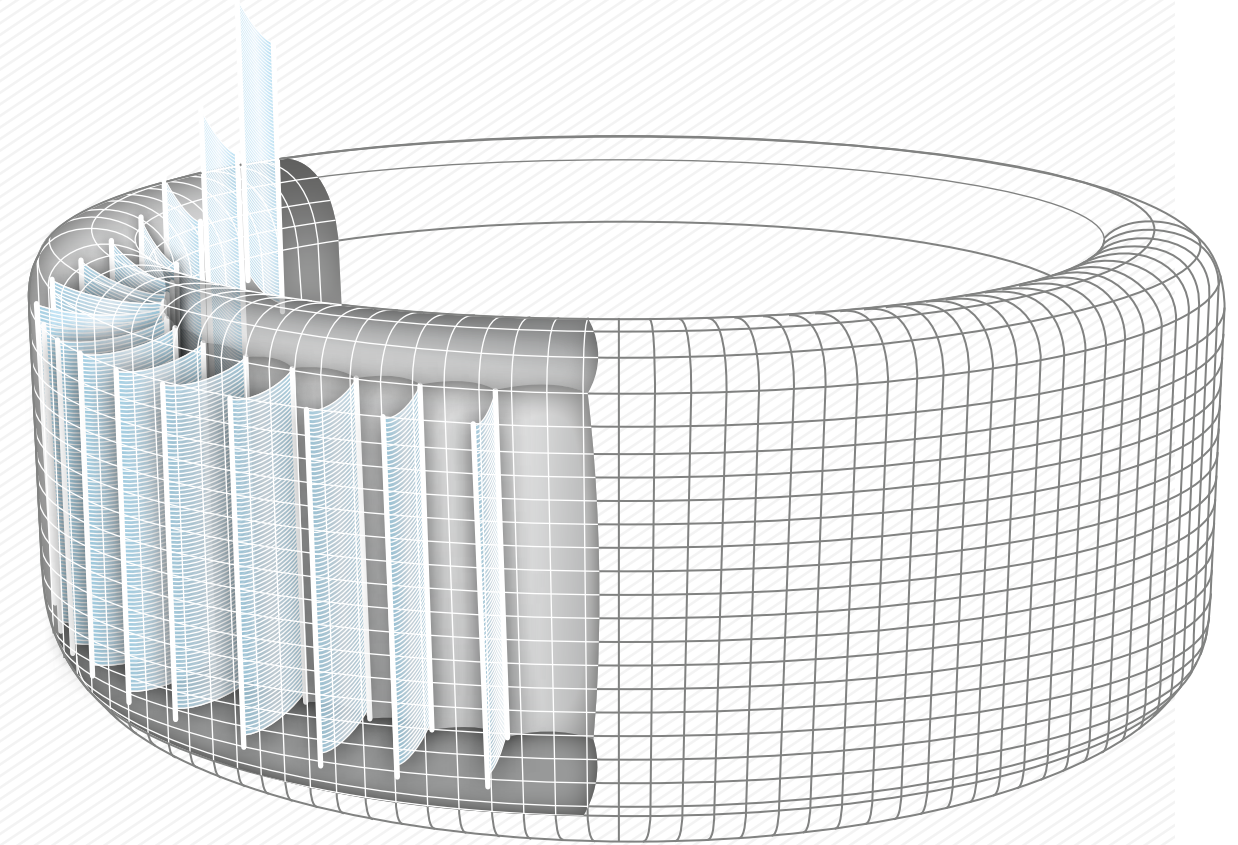

TriTech™ is a 3-ply reinforced material with a polyester mesh core encased in two layers of laminated PVC that offers superior strength and durability.

02

03

NEW

STURDY I-BEAM
CONSTRUCTION

Designed to offer superior structural stability while maintaining a comfortable surface for a luxurious and refreshing spa experience

Puncture-resistant
pure laminated material

04

05

MIAMI

2-4 People

Relax With These Hot Features

- Enjoy 40°C (104°F) Water Temperatures
- Digital Control Panel
- Easy Set-up - No Tools Required
- For Indoor or Outdoor Use
- Lay-Z-Massage System
- Water Filtration System
- Rapid Heating System