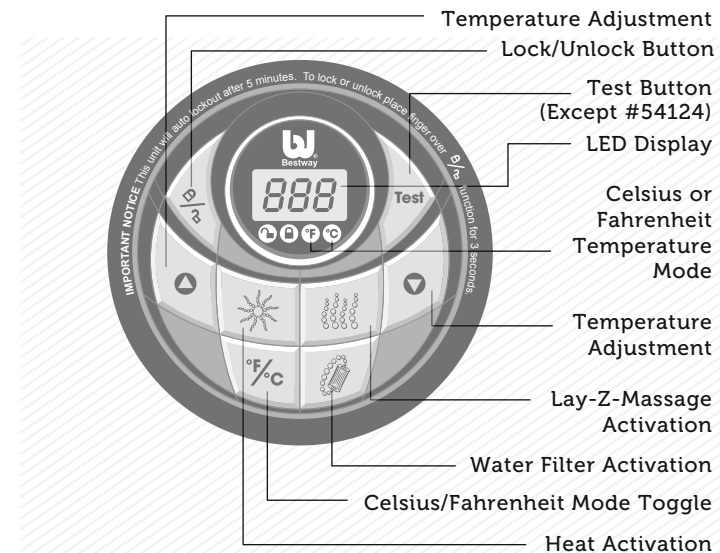

Puncture-resistant
pure laminated material

04

05

MIAMI

2-4 People

Relax With These Hot Features

- Enjoy 40°C (104°F) Water Temperatures
- Digital Control Panel
- Easy Set-up - No Tools Required
- For Indoor or Outdoor Use
- Lay-Z-Massage System
- Water Filtration System
- Rapid Heating System

06

Digital Control Panel

Specifications

Item No.:	54124	54123
Capacity:	2-4 Adults	
Water Capacity (80%):	800 L (211 Gal.)	
Inflated Size:	1.80m x 65cm (71" x 26")	
Filled Weight:	1,026 kg (2,261 Lb.)	
Rating:	110-120V~60Hz, 12A at 20 °C	220-240V~50Hz, 2,050W at 20 °C
Actual Water Flow:	≥1,325 L/h (≥350 Gal./h)	
Rapid Heating System:	Approx. 1.0-1.5°C/h (2-3°F/h)	Approx. 1.5-2.0°C/h (3-4°F/h)
Max. Heat Capability:	40°C (104°F)	
Certification:	ETL approved	CE / TUV / EMC approved; GS approved for pump
Pack/Gross Weight:	1 Ea., 33.3 kg (73.5 Lb.)	1 Ea., 32.9 kg (72.6 Lb.)