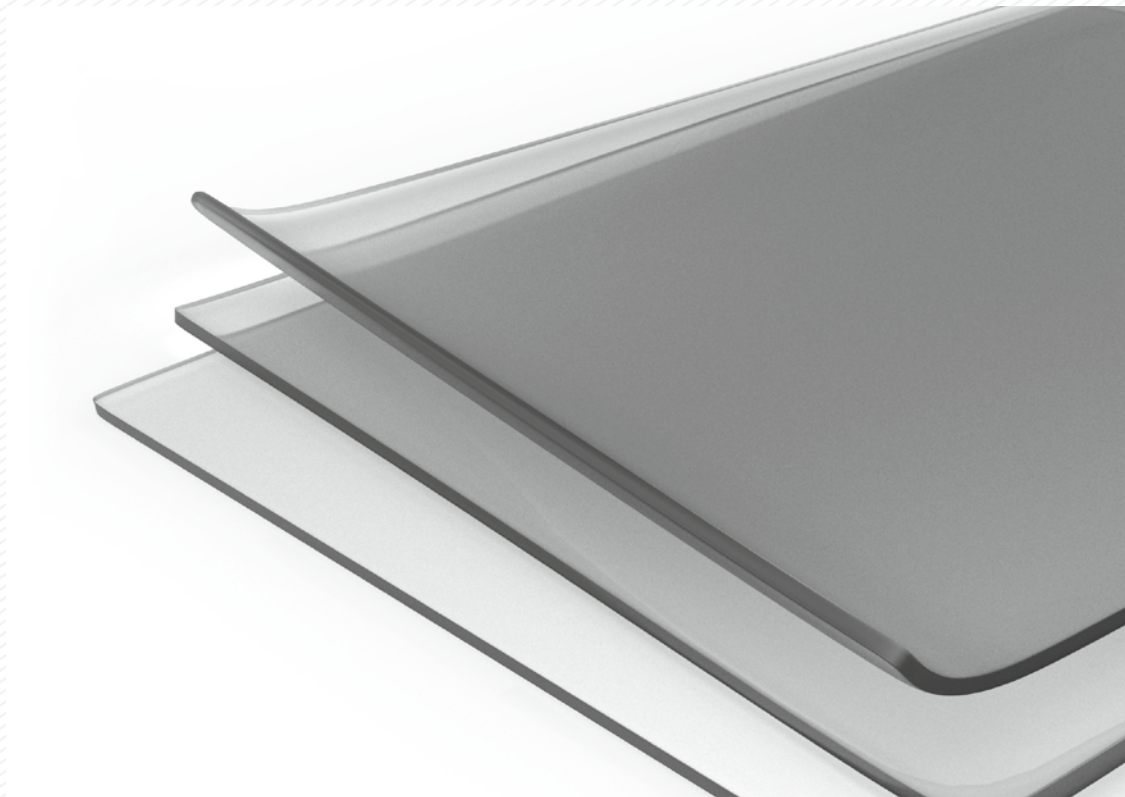

TriTech™ is a 3-ply reinforced material with a polyester mesh core encased in two layers of laminated PVC that offers superior strength and durability.

02

03

NEW

STURDY I-BEAM
CONSTRUCTION

Designed to offer superior structural stability while maintaining a comfortable surface for a luxurious and refreshing spa experience