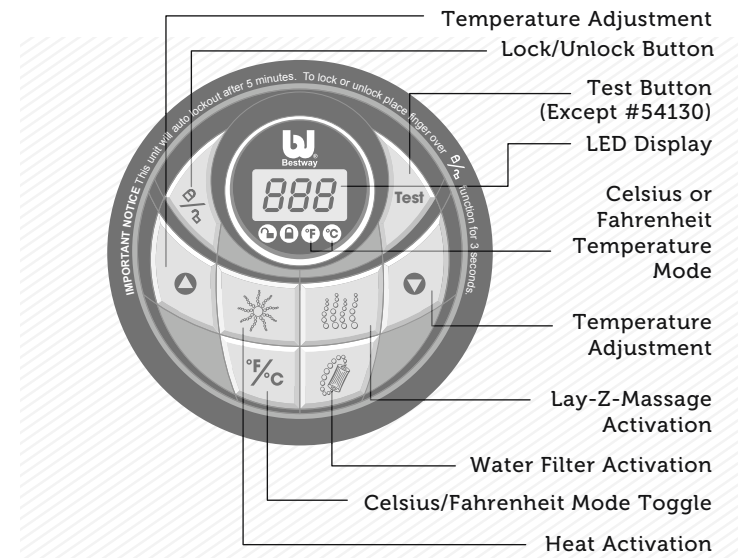

Spa Features

- Digitally Controlled Pump
- Lay-Z-Massage System
- Rapid Heating System
- Water Filtration System

Package Also Includes

08

NEW

PALM SPRINGS

4-6 People Relax With These Hot Features

- Enjoy 40°C (104°F) Water Temperatures
- Digital Control Panel
- Easy Set-up - No Tools Required
- For Indoor or Outdoor Use
- Lay-Z-Massage System
- Water Filtration System
- Rapid Heating System

Digital Control Panel

Specifications

Item No.:	54130	54129
Capacity:	4-6 Adults	
Water Capacity (80%):	963 L (254 Gal.)	
Inflated Size:	1.96m x 71cm (77" x 28")	
Filled Weight:	1,225 kg (2,701 Lb.)	
Rating:	110-120V~60Hz, 12A at 20°C	220-240V~50Hz, 2,050W at 20°C
Actual Water Flow:	≥1,211 L/h (≥320 Gal./h)	≥1,325 L/h (≥350 Gal./h)
Rapid Heating System:	Approx. 1.0-1.5°C/h (2-3°F/h)	Approx. 1.5-2.0°C/h (3-4°F/h)
Max. Heat Capability:	40°C (104°F)	
Certification:	ETL approved	CE / TUV / EMC approved; GS approved for pump
Pack/Gross Weight:	1 Ea., 44.1 kg (97.0 Lb.)	1 Ea., 43.1 kg (94.8 Lb.)