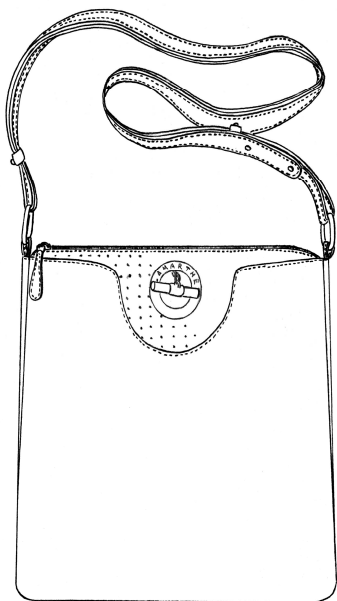

Vertical Tote Bag.
Removable and adjustable shoulder strap.
31x31x13cm

L A M A R T H E

P A R I S

SS 2016

ROME

JZ103 - NEW
Cross Over - Small.
24x22x7cm

JZ104 - NEW
Cross Over - Medium.
32x27x9cm

JZ105 - NEW
Bowling Bag.
Removable and adjustable shoulder strap.
34x25x16cm