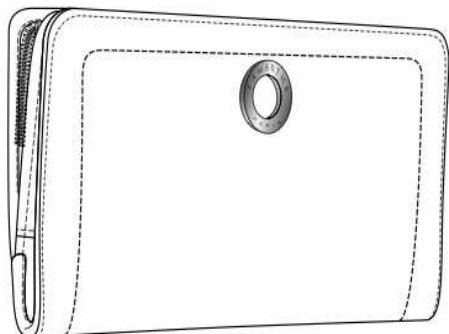

L A M A R T H E

P A R I S

SS 2016

PARIS

EV229
Wallet, zipped money pocket
15 credit card compartments
18 x 10.5 cm