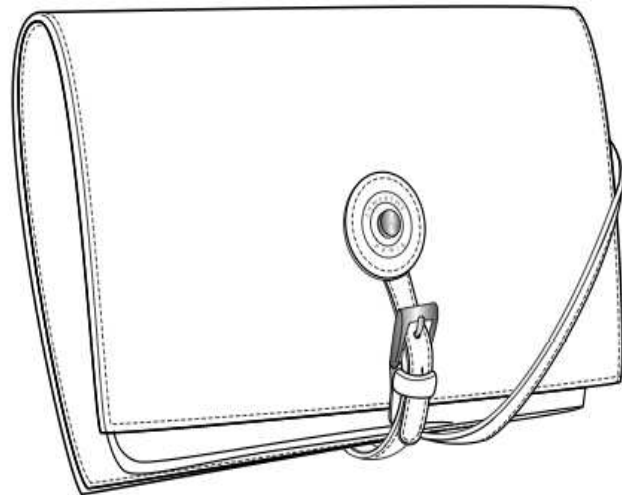

L A M A R T H E

P A R I S

SS 2016

SOIR

IH101

Clutch - Small

3 zipped compartments

24.5 x 12 x 4.5 cm

IH102

Clutch - Large

3 zipped compartments

Removable shoulder strap

26 x 16 x 5 cm

L A M A R T H E

P A R I S

SS 2016