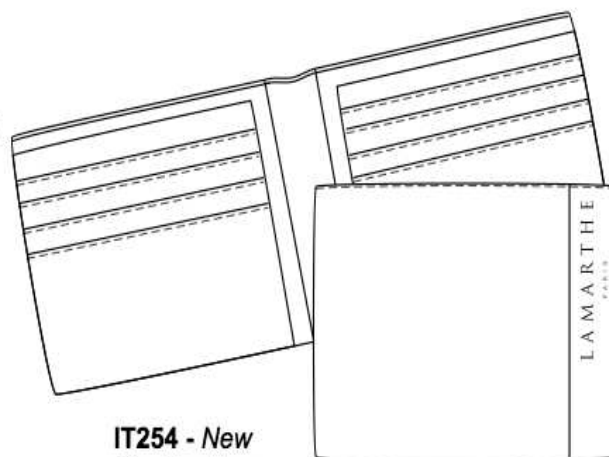

IT254 - New
Card holders
8 credit card compartments
11.5 x 9.5 cm