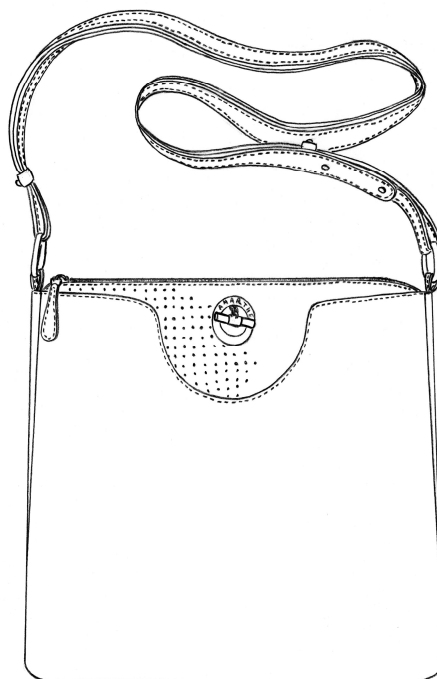

Vertical Tote Bag.
Removable and adjustable shoulder strap.
31x31x13cm

L A M A R T H E

P A R I S

SS 2016

ROME

JZ103 - NEW
Cross Over - Small.
24x22x7cm

JZ104 - NEW
Cross Over - Medium.
32x27x9cm

JZ105 - NEW
Bowling Bag.
Removable and adjustable shoulder strap.
34x25x16cm