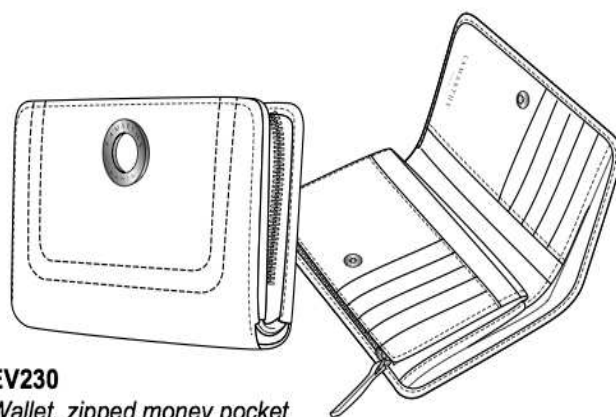

EV214

*Mini cross-over bag
inside complete removable
organizer pocket
15.5 x 19 x 3 cm*

EV228

*Wallet with flap
Internal zipped money pocket
11 credit cards compartments
14.7 x 11.8 cm*

L A M A R T H E

P A R I S

SS 2016

PARIS

EV229
Wallet, zipped money pocket
15 credit card compartments
18 x 10.5 cm

EV230
Wallet, zipped money pocket
10 credit card compartments, double Billfold
14 x 9.5 cm

EV248
Zipped around companion
12 credit card compartments
Central zipped money pocket
19 x 11 cm