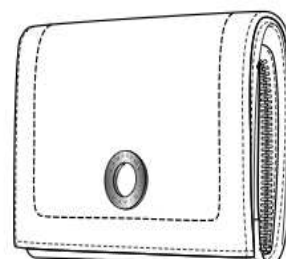

EV228

*Wallet with flap
Internal zipped money pocket
11 credit cards compartments
14.7 x 11.8 cm*