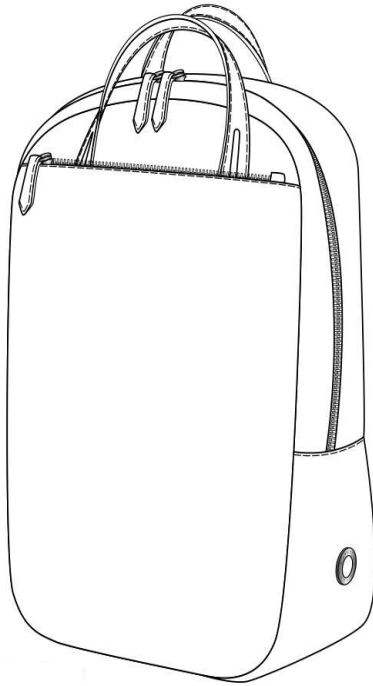

IF303
Document holder
32 x 24 x 3 cm

L A M A R T H E

P A R I S

SS 2016

FIDELE BUSINESS

IF304
Cross-over
21 x 26 x 5 cm

IF305
Flat Cross-over
24 x 27 x 3 cm

IF306
Shopping - Large
33 x 37 x 13.5 cm

L A M A R T H E

P A R I S

SS 2016

FIDELE BUSINESS

IF307

Backpack
Front zipped + flap pockets.
Internal sleeve for tablet/laptop.
Rear zipped pocket.
31x41x14cm

IF308 - NEW

Messenger Bag
Rear zipped pocket.
Adjustable Shoulder Strap
34x27x11cm