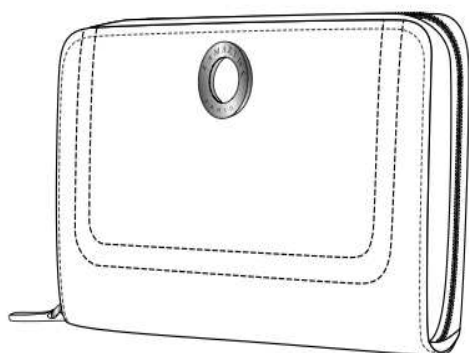

SS 2016

PARIS

EV229
Wallet, zipped money pocket
15 credit card compartments
18 x 10.5 cm

EV230
Wallet, zipped money pocket
10 credit card compartments, double Billfold
14 x 9.5 cm

EV248
Zipped around companion
12 credit card compartments
Central zipped money pocket
19 x 11 cm

EV249
Cosmetic pouch
17 x 11.5 x 5.5 cm

L A M A R T H E

P A R I S

SS 2016

PORTOFINO INTIMO

New

Le panier Lamarthe
Sac icônique de la marque
Version guépière !

Poche intérieure zippée
Poche smartphone/portable