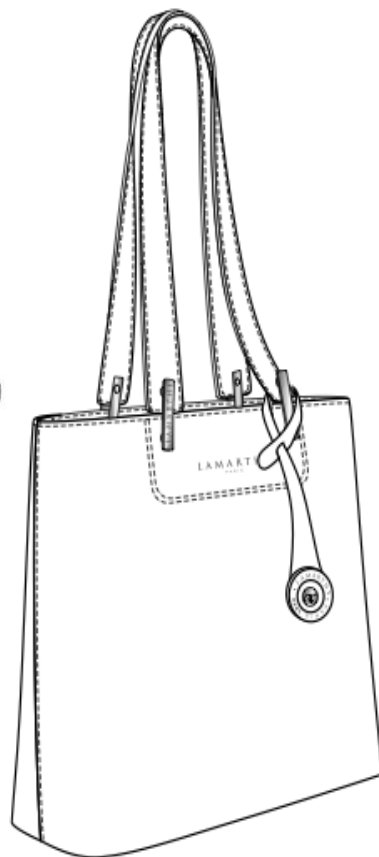

PP101

Small zipped basket Bag
Removable shoulder strap.
24,5x23x12cm

PP102 - NEW

Mini zipped shopping Bag
Removable shoulder strap.
20x18x10cm

PP103

Medium zipped shopping Bag
Leather Shoulder Straps
Removable key-holder with resin Macaron
29,5x27x11,5cm