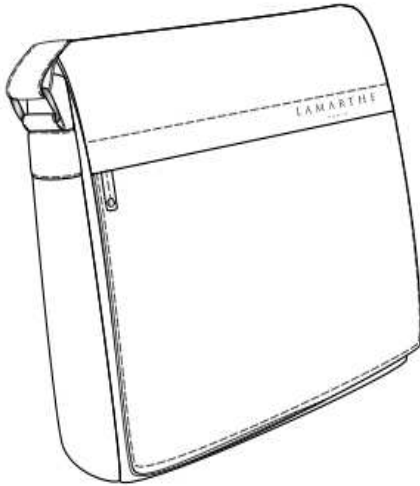

1 zip

Outside front pocket

*Removable and
adjustable shoulder strap*

37 x 28 x 9 cm

IT302

Business bag - Large

2 zips - 2 compartments

Outside frontpocket

*Removable and
adjustable shoulder strap*

40 x 28 x 12 cm

L A M A R T H E

P A R I S

SS 2016

FONZIE

IT303
Messenger
Outside frontpocket
Adjustable shoulder strap
28.5 x 23.5 x 8 cm

IT304
Messenger - Large
Outside frontpocket
Adjustable shoulder strap
36 x 26 x 8 cm

IT305
Document holder
Outside frontpocket
Removable and adjustable shoulder strap
23 x 32 x 3 cm

L A M A R T H E

P A R I S

SS 2016

FONZIE

IT306

Backpack

Outside frontpocket