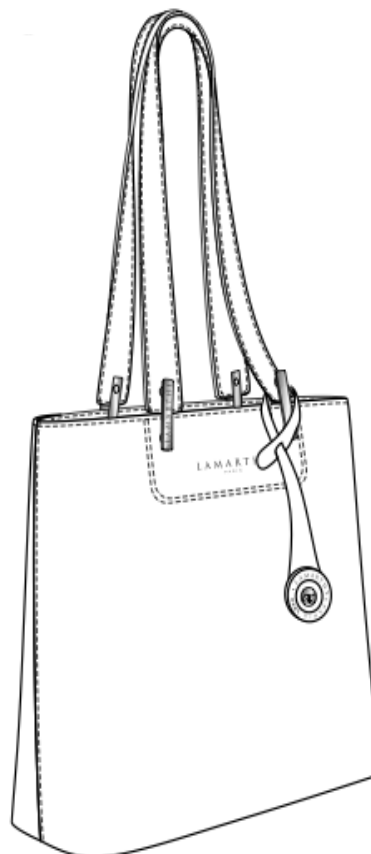

The Lamarthe basket
Iconic bag of Lamarthe
Retro-beach version
Internal zipped pocket
Internal pocket for smartphone/mobile

Cuir de vachette
Doublure 45% nylon, 55% polyester

Cowhide leather
Lining 45% nylon, 55% polyester

F522 BIANCO/AZZURRO
Handles Sky Blue/White

F017 GIALLO/ARANCIO
Handles Orange/Yellow

L A M A R T H E

P A R I S

SS 2016

PORTOFINO GOES TO THE SEA

KA101 - NEW

Small zipped basket Bag
Removable shoulder strap.
24,5x23x12cm