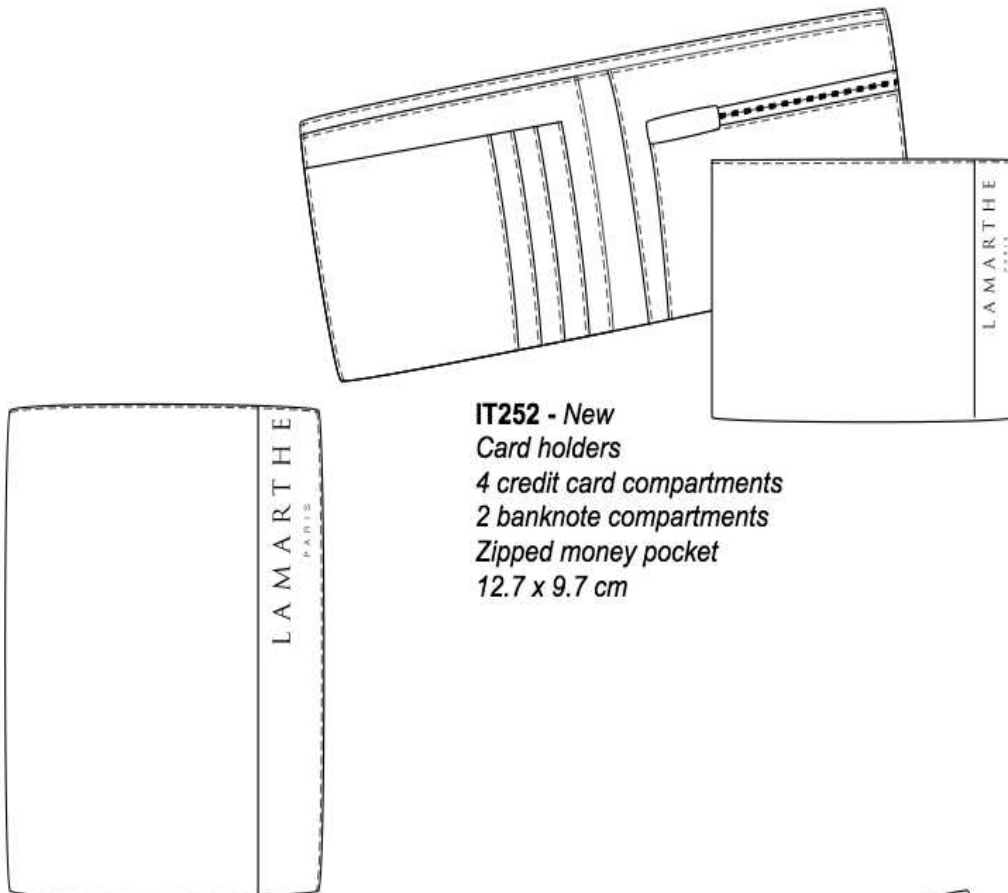

L A M A R T H E

P A R I S

SS 2016

FONZIE

IT252 - New
Card holders
4 credit card compartments
2 banknote compartments
Zipped money pocket
12.7 x 9.7 cm

IT253 - New
Portfolio
7 credit card compartments
Zipped money pocket
9.3 x 12.9 cm