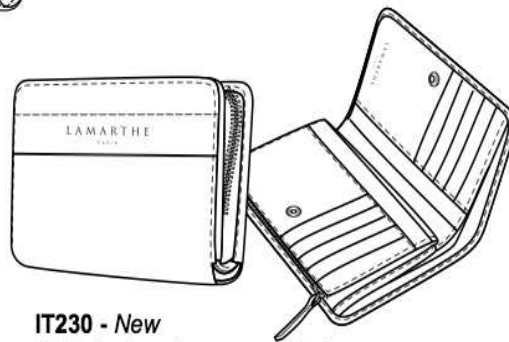

IT106 - New

*Cross-over - Small
Outside frontpocket
Removable and
adjustable shoulder strap
26 x 19 x 6 cm*

L A M A R T H E

P A R I S

SS 2016

FONZIE

IT107 - NEW

Backpack - Medium
Front zipped pocket.
28x33x11cm

IT108 - NEW

Backpack - Small
Front zipped pocket.
26x26x11cm

L A M A R T H E

P A R I S

SS 2016

FONZIE

IT205 - New
Zipped around companion,
12 credit card compartments
Central zipped money pocket
19 x 11 x 1 cm

IT230 - New
Wallet, zipped money pocket
10 credit card compartments, double billfold
14 x 9.5 cm

IT249 - New
Cosmetic Pouch
17 x 11.5 x 5.5 cm

IT250 - New
Card holders
6 credit card compartments
Central zipped money pocket
7.5 x 10.5 cm