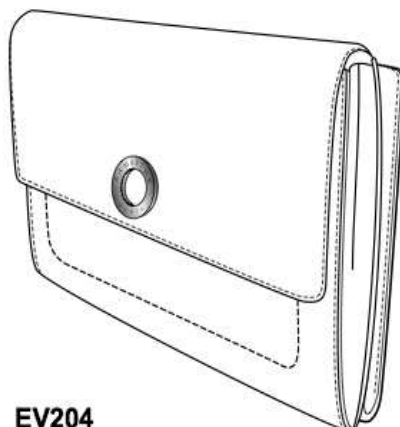

EV204

*Double sided travel companion, Billfold
Front: Change, 6 credit card compartments
ID documents zipped pocket
Back: Cheque holder,
9 credit card compartments
19.5 x 12 cm*