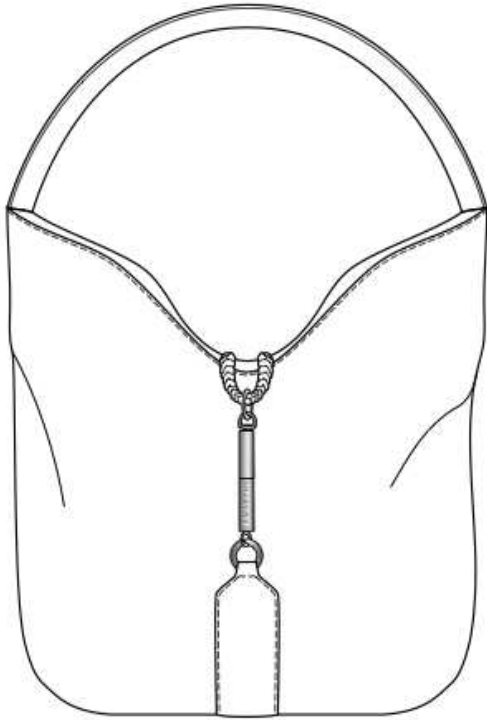

L A M A R T H E

P A R I S

SS 2016

PROMENADE

JP101
Hobo bag
35 x 37 x 8 cm