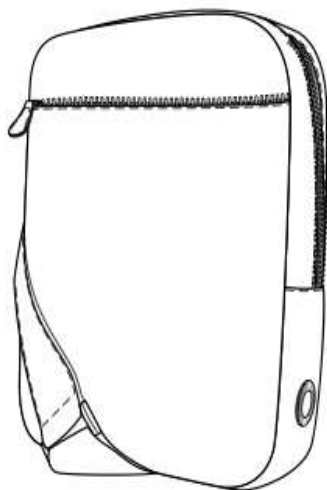

L A M A R T H E

P A R I S

SS 2016

FIDELE BUSINESS

IF304
Cross-over
21 x 26 x 5 cm