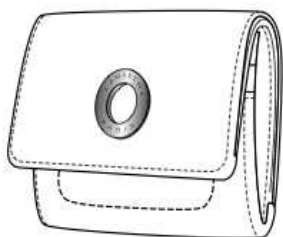

EV10B - NEW

Tote Bag - Mini
Removable and Adjustable Shoulder Strap.
16x15x8cm

EV10C - NEW

Backpack.
Front zipped pocket.
Internal business cards compartments.
25x30x15cm

L A M A R T H E

P A R I S

SS 2016

PARIS