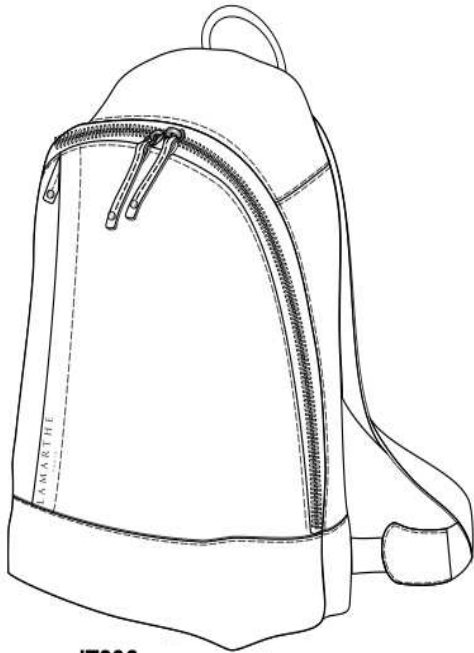

IT305
Document holder
Outside frontpocket
Removable and adjustable shoulder strap
23 x 32 x 3 cm

L A M A R T H E

P A R I S

SS 2016

FONZIE

IT306

Backpack

Outside frontpocket

Adjustable shoulder strap

29 x 40 x 17 cm

IT308 - NEW

Flat Cross Over.

xxcm

IT307

Weekend bag

Outside frontpocket