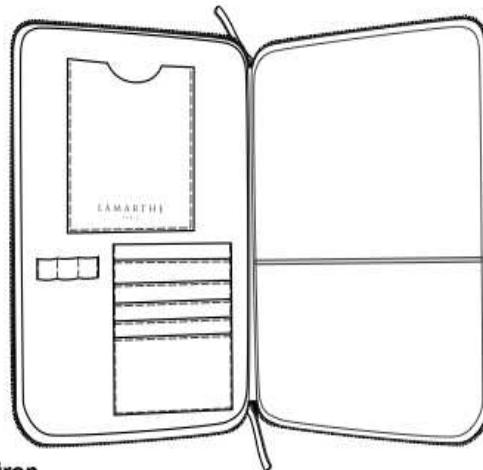

IT305
Document holder
Outside frontpocket
Removable and adjustable shoulder strap
23 x 32 x 3 cm