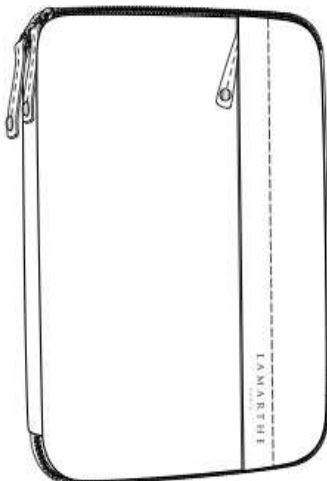

1 zip

Outside front pocket

*Removable and
adjustable shoulder strap*

37 x 28 x 9 cm

IT302

Business bag - Large

2 zips - 2 compartments

Outside frontpocket

*Removable and
adjustable shoulder strap*

40 x 28 x 12 cm

L A M A R T H E

P A R I S

SS 2016

FONZIE

IT303
Messenger
Outside frontpocket
Adjustable shoulder strap
28.5 x 23.5 x 8 cm

IT304
Messenger - Large
Outside frontpocket
Adjustable shoulder strap
36 x 26 x 8 cm

IT305
Document holder
Outside frontpocket
Removable and adjustable shoulder strap
23 x 32 x 3 cm

L A M A R T H E

P A R I S

SS 2016

FONZIE

IT306

Backpack

Outside frontpocket

Adjustable shoulder strap

29 x 40 x 17 cm

IT308 - NEW

Flat Cross Over.

xxcm

IT307

Weekend bag

Outside frontpocket