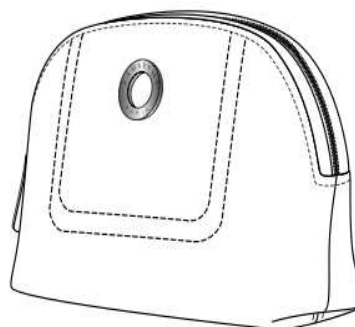

SS 2016

PARIS

EV229
Wallet, zipped money pocket
15 credit card compartments
18 x 10.5 cm

EV230
Wallet, zipped money pocket
10 credit card compartments, double Billfold
14 x 9.5 cm

EV248
Zipped around companion
12 credit card compartments
Central zipped money pocket
19 x 11 cm

EV249
Cosmetic pouch
17 x 11.5 x 5.5 cm

L A M A R T H E

P A R I S

SS 2016

PORTOFINO INTIMO

New

Le panier Lamarthe
Sac icônique de la marque
Version guépière !

Poche intérieure zippée
Poche smartphone/portable