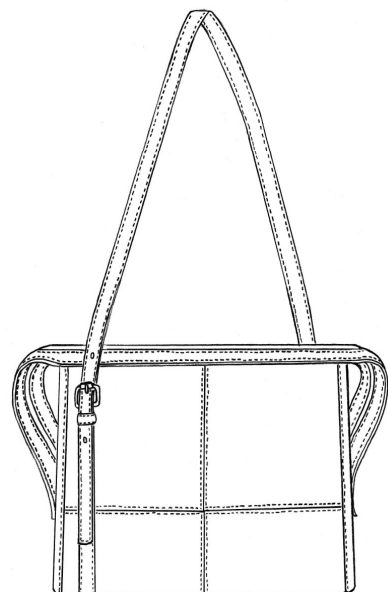

EASY

KI101 - NEW

Bowling Bag
38x28x15cm

KI102 - NEW

Shopping Bag - Medium
26x35x12cm

KI103 - NEW

Shopping Bag - Large
33x40x12cm

KI104 - NEW

Poche intérieure zippée cadre cuir
Poche smartphone / portable
Lien porte clef en cuir avec mousqueton

Vegetal calfskin soft-touch and essential shapes for urban rides.

An exclusive brushed magnet fastener to quickly close the bag.