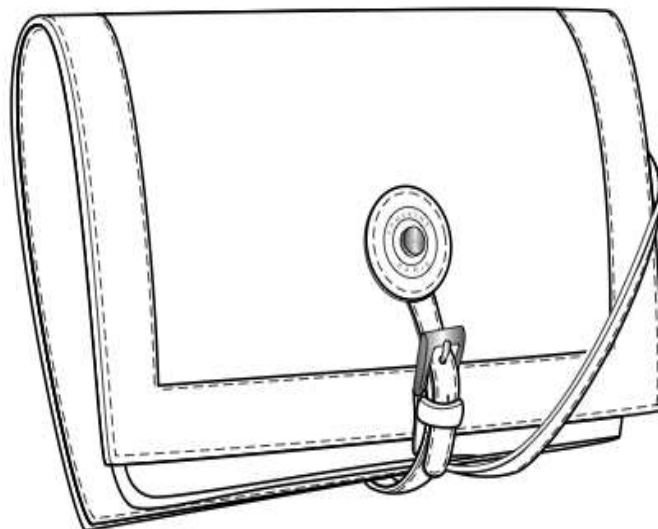

SS 2016

SPRINGTIME SOIR

KE101 - NEW

Clutch - Small
Removable Handle.
3 zipped compartments.
24,5x12x4,5cm

KE102 - NEW

Clutch - Large / Cross Over
Removable and Adjustable Shoulder Strap.
3 zipped compartments.
26x16x5cm