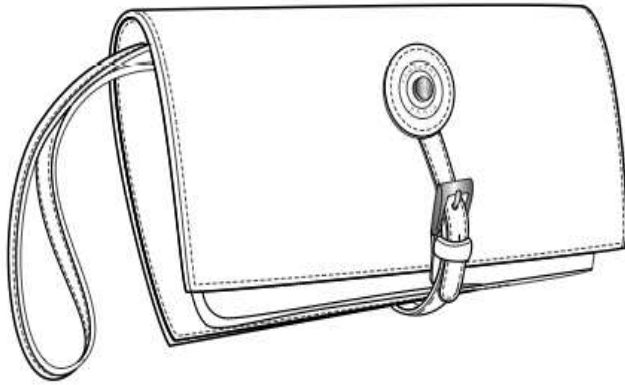

L A M A R T H E

P A R I S

SS 2016

SOIR

IH101

Clutch - Small

3 zipped compartments

24.5 x 12 x 4.5 cm