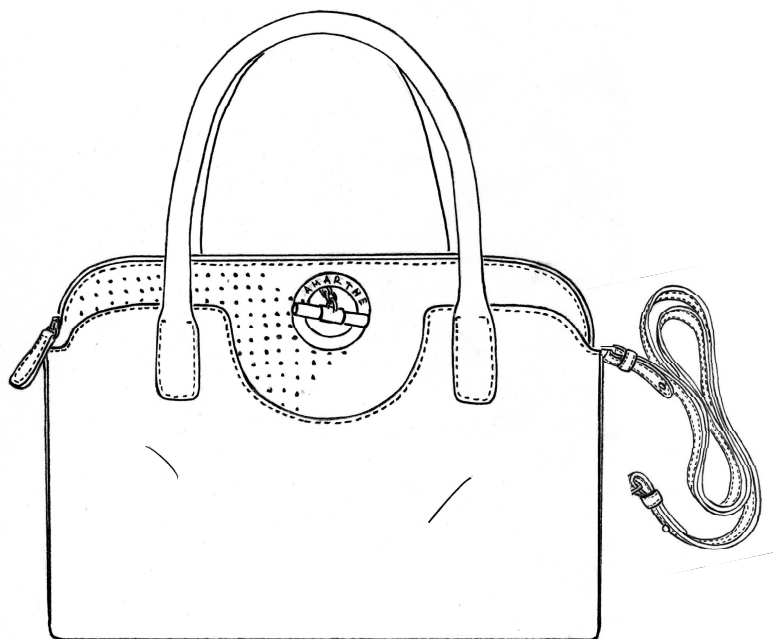

Vertical Tote Bag.
Removable and adjustable shoulder strap.
31x31x13cm

L A M A R T H E

P A R I S

SS 2016

ROME

JZ103 - NEW
Cross Over - Small.
24x22x7cm

JZ104 - NEW
Cross Over - Medium.
32x27x9cm

JZ105 - NEW
Bowling Bag.
Removable and adjustable shoulder strap.
34x25x16cm