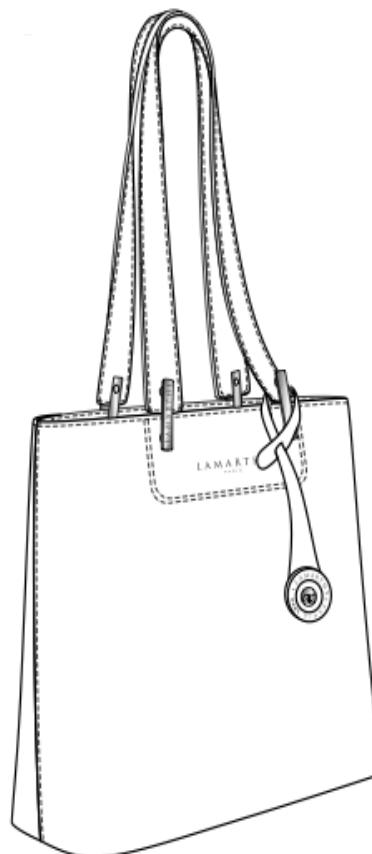

KB103 - NEW

Medium zipped shopping Bag
Leather Shoulder Straps
Removable key-holder with resin Macaron
29,5x27x11,5cm