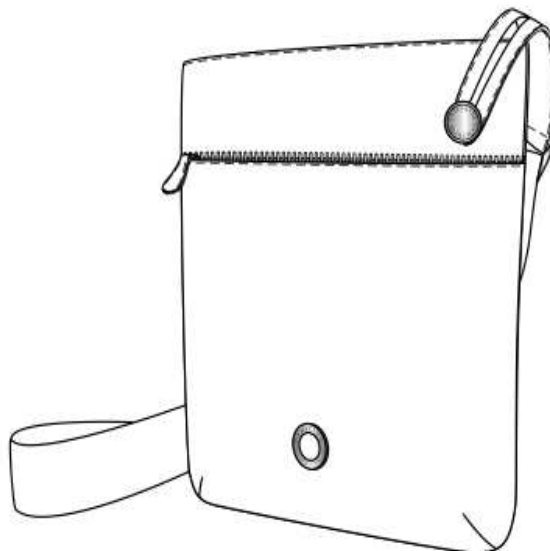

IF305
Flat Cross-over
24 x 27 x 3 cm