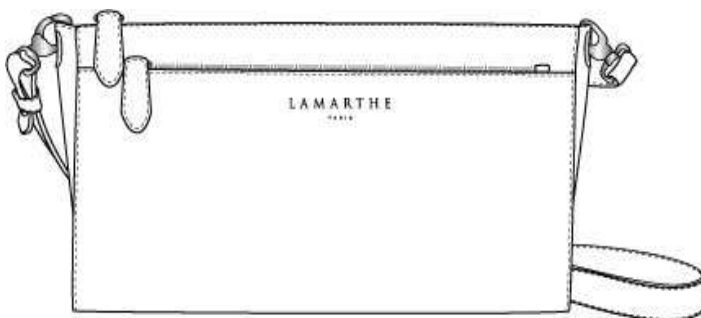

SS 2016

FIDELE

IF102

Shopping Bag - Large
Foldaway handles, 4 outside pockets.
Adjustable and Removable
Shoulder Strap
41 x 30 x 14 cm

IF103

Hobo
Foldaway handles, 4 outside pockets.
Adjustable and Removable
Shoulder Strap
26 x 34 x 13 cm

IF105

Cross Over convertible in Clutch
4 outside pockets.
Adjustable and Removable Shoulder Strap
30 x 17 x 8 cm

L A M A R T H E

P A R I S

SS 2016

FIDELE

IF107
Tote Bag
Foldaway handles
Removable and adjustable shoulder strap
36 x 25 x 14 cm