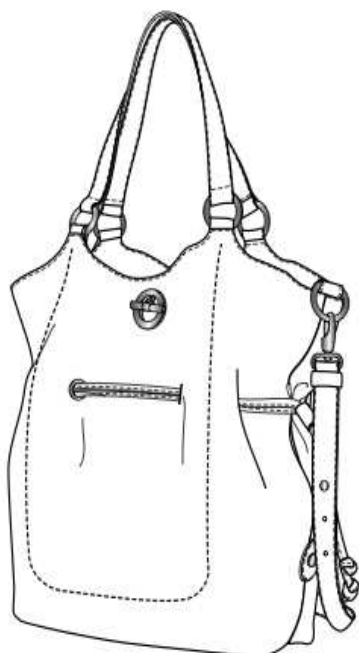

L A M A R T H E

P A R I S

SS 2016

PARIS

EV180
Bucket bag
Removable and adjustable shoulder strap
28 x 31 x 13.5 cm