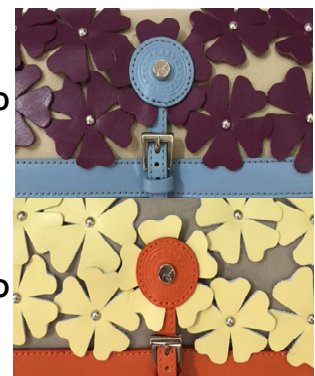

Pochette double-usage en cuir précieux, version florale.

Intérieur veau velours, coloris contrasté.

Poches multiples.

Poche intérieure zippée

Poche smartphone/portable

Lien porte clef avec mousqueton

***Precious leather Clutch, with silk-soft touch,
in a flowerfull version.***

Interior in suede with contrasted colors.

Multiple pockets inside.

Internal zipped pocket

Internal pocket for smartphone

Long internal key holder

Veau pleine fleur et veau velours.

Doublure jacquard 100% polyester

Calfskin Leather and Suede.

Jacquard lining 100% polyester

U610 AZZURRO

U100 ARANCIO