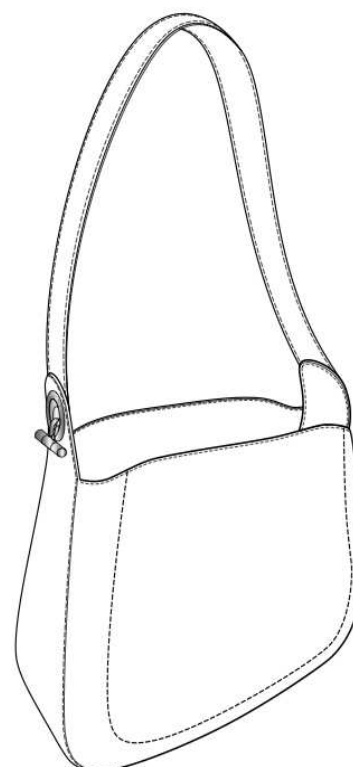

EV156
Zipped bowling
Two secret pockets on the top
33 x 20 x 15 cm

EV171
Small flat cross-over
Adjustable shoulder strap
23 x 27 cm

EV179
Business Bag
Removable and adjustable shoulder strap
iPad pocket and direct access pocket
Removable laptop holder
39.5 x 31 x 9.5 cm

L A M A R T H E

P A R I S

SS 2016

PARIS

EV180
Bucket bag
Removable and adjustable shoulder strap
28 x 31 x 13.5 cm

EV190
Shopping double zip
40 x 27 x 15 cm

EV196
Cross-over
Adjustable shoulder strap
26 x 18 x 13 cm