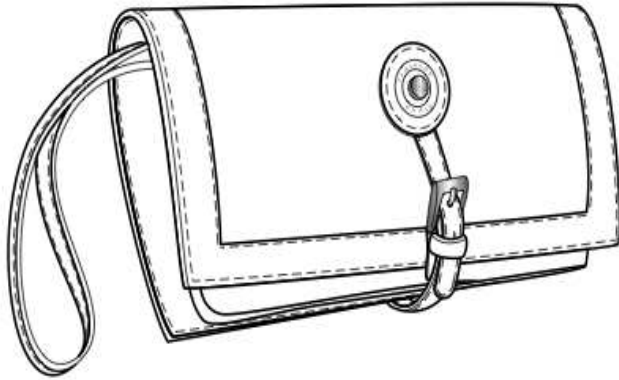

SS 2016

SPRINGTIME SOIR

KE101 - NEW

Clutch - Small
Removable Handle.
3 zipped compartments.
24,5x12x4,5cm

KE102 - NEW

Clutch - Large / Cross Over
Removable and Adjustable Shoulder Strap.
3 zipped compartments.
26x16x5cm