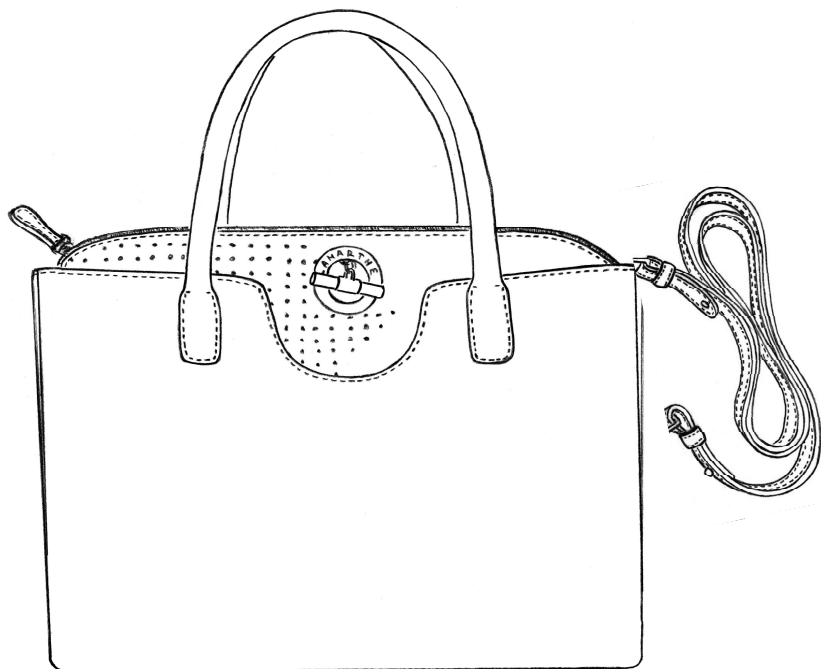

U900 NERO
Inside Light Grey

L A M A R T H E

P A R I S

SS 2016

ROME

JZ101 - NEW

Horizontal Tote Bag.
Removable and adjustable shoulder strap.
36x25x11cm

JZ102 - NEW

Vertical Tote Bag.
Removable and adjustable shoulder strap.
31x31x13cm

L A M A R T H E

P A R I S

SS 2016

ROME

JZ103 - NEW
Cross Over - Small.
24x22x7cm

JZ104 - NEW
Cross Over - Medium.
32x27x9cm

JZ105 - NEW
Bowling Bag.
Removable and adjustable shoulder strap.
34x25x16cm