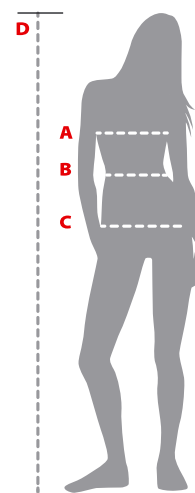

For supplying its customers with the Green Line goods, VAIDE offers very convenient purchase conditions. You do not need to make a Green Line order in advance, the collection is sold based on its offer. And what is more, we cannot but emphasize the collection name — Green Line. It is a special line for those who appreciate the “eco” or the “green” lifestyle and select the very best for their leisure time: coziness, comfort, quality, sense of care and tenderness given by mild and natural fabrics of Green Line.

Kā noteikt savu izmēru / Как определить свой размер / How to find out your size

	XS	S	M	L	XL	XXL	XXXL
	36-38	40-42	44-46	48-50	52-54	56-58	60-62
A	76-80	84-88	92-96	100-104	108-112	116-120	124-128
B	60-64	68-72	76-80	84-88	93-98	103-108	113-118
C	84-88	92-96	100-104	108-112	116-120	124-128	132-136
D	164-168						

	40	42	44	46	48	50	52	54	56	58	60	62
A	84	88	92	96	100	104	108	112	116	120	124	128
B	68	72	76	80	84	88	93	98	103	108	113	118
C	92	96	100	104	108	112	116	120	124	128	132	136
D	164-168											

A	krūšu apkārtmērs, cm	объём груди, см	bust, cm
B	vidukļa apkārtmērs, cm	обхват талии, см	waist, cm
C	gurnu apkārtmērs, cm	обхват бёдер, см	hips, cm
D	augums, cm	рост, см	height, cm