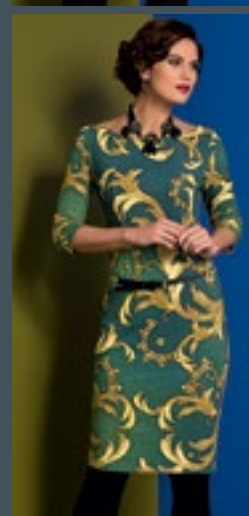

dress art. M2960-T
size: S, M, L, XL
82% viscose, 12% polyamide, 6% elastane
necklace art. M730-B

art.	page
M0240...	7
M0242...	2
M0250...	1
M0260...	0
M0270...	24, 27
M0280...	16, 19, 20, 23
M1110...	6
M1120...	3, 11, 13, 15
M2870...	34
M2880...	25, 26
M2890...	37, 39
M2910...	8, 9, 10
M2920...	36, 38
M2930...	28, 29
M2940...	31
M2950...	5
M2952...	32
M2960...	40, 41
M4380...	7
M4382...	2
M4390...	0
M4400...	24, 27
M4410...	30
M4420...	35
M4430...	21, 22
M4440...	20, 23
M7300...	16, 19
M7310...	3, 17, 18
M7320...	11, 13, 15
M7330...	1, 6
M7340...	4
M7350...	42, 43
M7352...	33