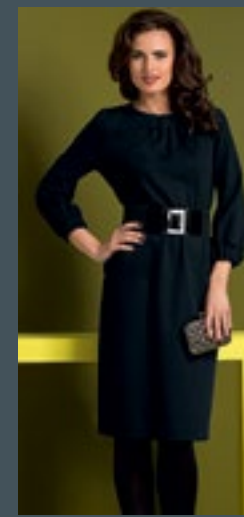

dress art. M2910-A
size: XS, S, M, L, XL, XXL
68% viscose, 26% polyamide, 6% elastane
handbag art. M729-C