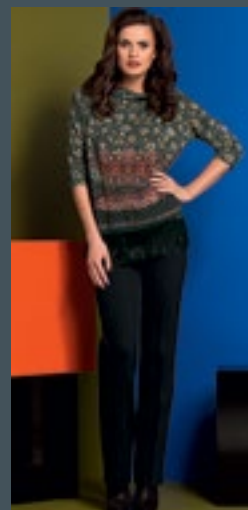

jumper art. M4420-C
size: XS, S, M, L, XL, XXL
89% viscose, 9% polyacrylic, 2% elastane
trousers art. M1120-B
II height (164-168 cm)
size: 42, 44, 46, 48, 50, 52, 54
III height (172-176 cm)
size: 42, 44, 46, 48, 50, 52, 54
68% viscose, 26% polyamide, 6% elastane