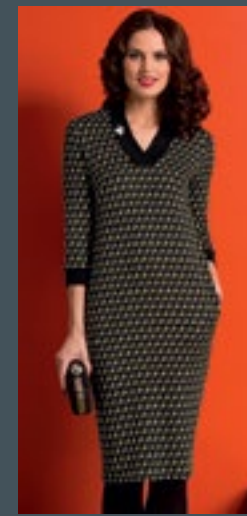

dress art. M2930-Y
size: S, M, L, XL, XXL
98% viscose, 2% elastane
handbag art. M727-B