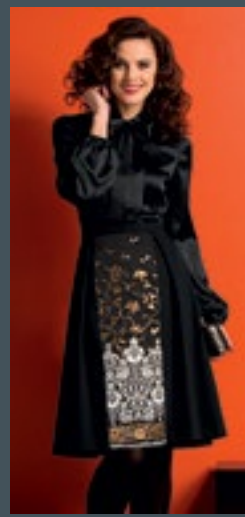

blouse art. M7330-B
size: 40, 42, 44, 46, 48, 50, 52, 54
97% silk, 3% elastane
skirt art. M0250-B
size: 42, 44, 46, 48, 50, 52, 54
40% polyester, 34% wool,
26% polyacrylic / 68% viscose, 26%
polyamide, 6% elastane
handbag art. M727-B