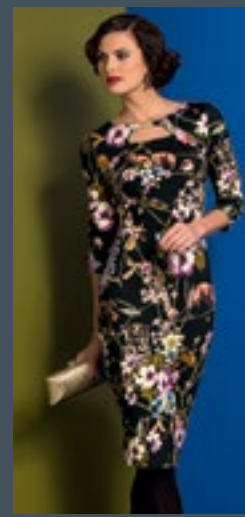

dress art. M2950-B
size: S, M, L, XL, XXL
98% viscose, 2% elastane
handbag art. M728-C