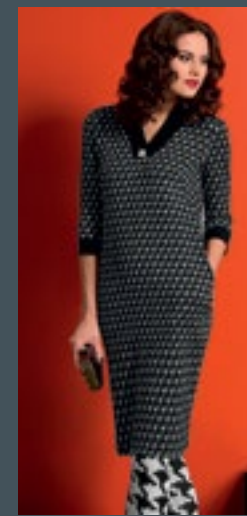

dress art. M2930-B
size: S, M, L, XL, XXL
98% viscose, 2% elastane
handbag art. M729-C