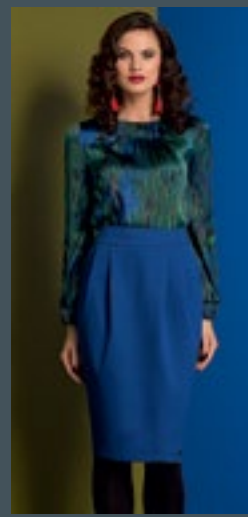

jumper art. M4410-B
size: XS, S, M, L, XL, XXL
48% polyacrylic, 26% wool,
14% mohair, 12% polyester
trousers art. M1120-B
II height (164-168 cm)
size: 42, 44, 46, 48, 50, 52, 54
III height (172-176 cm)
size: 42, 44, 46, 48, 50, 52, 54
68% viscose, 26% polyamide,
6% elastane

blouse art. M7300-Z
size: 42, 44, 46, 48, 50, 52, 54, 56
97% silk, 3% elastane
skirt art. M0280-Z
size: 42, 44, 46, 48, 50, 52, 54, 56
68% viscose, 26% polyamide, 6% elastane
lining: 97% polyester, 3% elastane