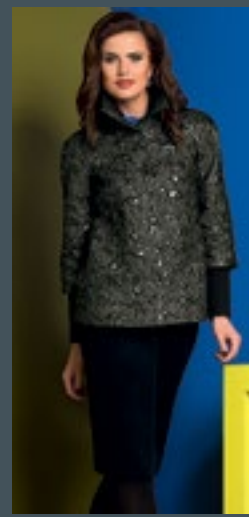

jacket art. M4440-B
size: 40, 42, 44, 46, 48, 50, 52, 54
55% wool, 45% polyester
lining: 97% polyester, 3% elastane
skirt art. M0280-A
size: 42, 44, 46, 48, 50, 52, 54, 56
68% viscose, 26% polyamide, 6% elastane
lining: 97% polyester, 3% elastane