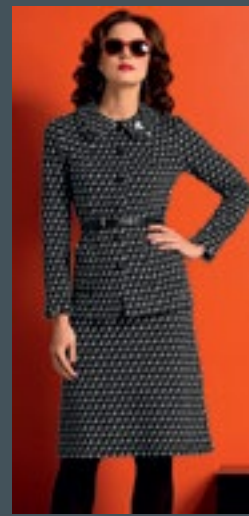

jacket art. M4400-B
size: S, M, L, XL, XXL
98% viscose, 2% elastane
skirt art. M0270-B
size: 42, 44, 46, 48, 50, 52, 54, 56
98% viscose, 2% elastane
lining: 97% polyester, 3% elastane