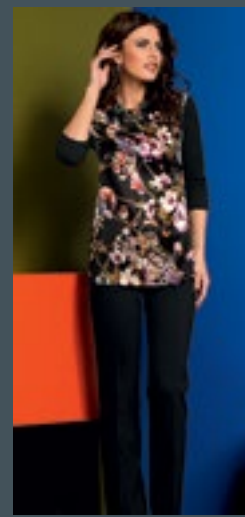

M730-B  
M2960-T

M7350-N

M7350-G

**jacket art. M4390-B**  
 size: 42, 44, 46, 48, 50, 52, 54  
 40% polyester, 34% wool,  
 26% polyacrylic / 68% viscose,  
 26% polyamide, 6% elastane  
**skirt art. M0260-C**  
 size: 42, 44, 46, 48, 50, 52, 54  
 40% polyester, 34% wool, 26% polyacrylic  
 lining: 97% polyester, 3% elastane  
**handbag art. M728-C**