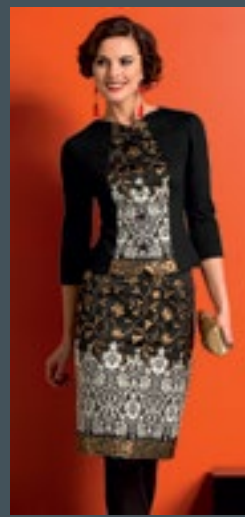

M730-B  
M2960-T

M7350-N

M7350-G

**jacket art. M4390-B**  
 size: 42, 44, 46, 48, 50, 52, 54  
 40% polyester, 34% wool,  
 26% polyacrylic / 68% viscose,  
 26% polyamide, 6% elastane  
**skirt art. M0260-C**  
 size: 42, 44, 46, 48, 50, 52, 54  
 40% polyester, 34% wool, 26% polyacrylic  
 lining: 97% polyester, 3% elastane  
**handbag art. M728-C**