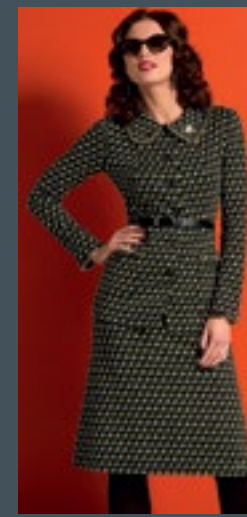

jacket art. M4400-Y
size: S, M, L, XL, XXL
98% viscose, 2% elastane
skirt art. M0270-Y
size: 42, 44, 46, 48, 50, 52, 54, 56
98% viscose, 2% elastane
lining: 97% polyester, 3% elastane