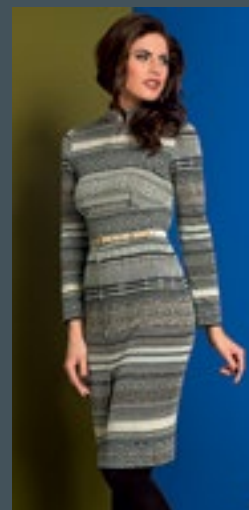

dress art. M2890-G
size: 42, 44, 46, 48, 50, 52, 54
65% cotton, 19% polyester, 14% polyamide,
2% elastane
each product is unique