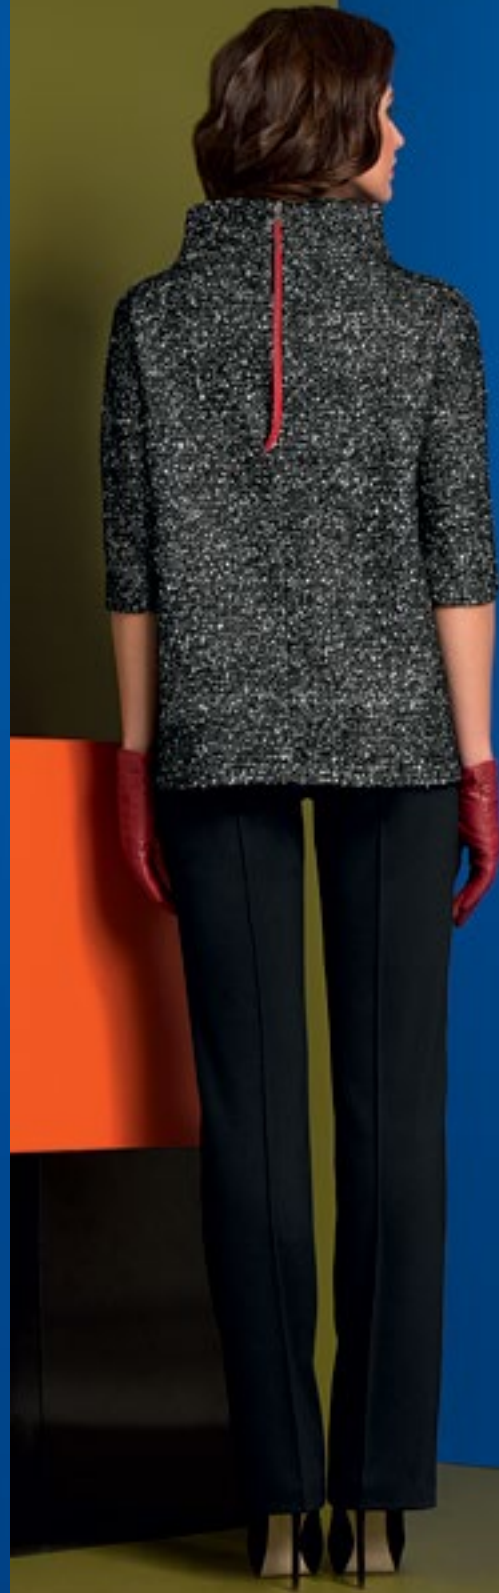

M4410-B
M1120-B