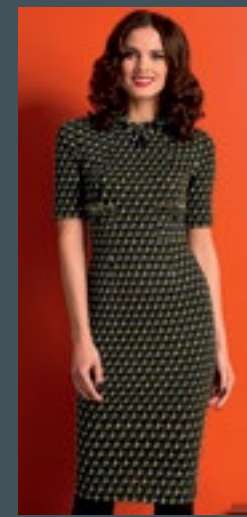

dress art. M2880-Y
size: S, M, L, XL, XXL
98% viscose, 2% elastane
necklace art. M730-B