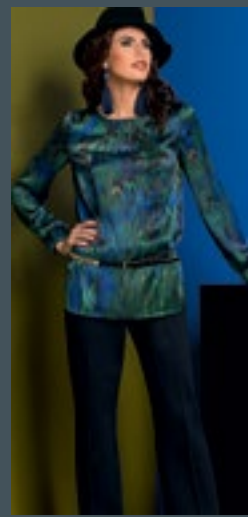

tunic art. M7310-Z
size: 42, 44, 46, 48, 50, 52, 54, 56
97% silk, 3% elastane
trousers art. M1120-A
II height (164-168 cm)
size: 42, 44, 46, 48, 50, 52, 54
III height (172-176 cm)
size: 42, 44, 46, 48, 50, 52, 54
68% viscose, 26% polyamide, 6% elastane