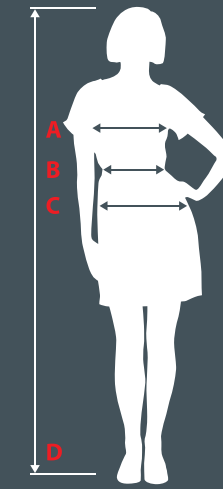

Как определить свой размер

	XS	S	M	L	XL	XXL	XXXL					
	36-38	40-42	44-46	48-50	52-54	56-58	60-62					
A	76-80	84-88	92-96	100-104	108-112	116-120	124-128					
B	60-64	68-72	76-80	84-88	93-98	103-108	113-118					
C	84-88	92-96	100-104	108-112	116-120	124-128	132-136					
D	164-168											
	40	42	44	46	48	50	52	54	56	58	60	62
A	84	88	92	96	100	104	108	112	116	120	124	128
B	68	72	76	80	84	88	93	98	103	108	113	118
C	92	96	100	104	108	112	116	120	124	128	132	136
D	164-168											

A объем груди, см
B обхват талии, см
C обхват бедер, см
D рост, см

Monic®
▼ by VAIDE
www.monicyvaide.it