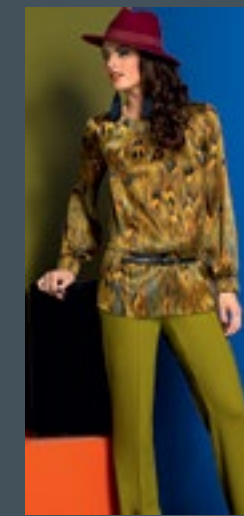

tunic art. M7320-Y
size: 42, 44, 46, 48, 50, 52, 54, 56
68% viscose, 26% polyamide,
6% elastane
trousers art. M1120-Y
II height (164-168 cm)
size: 42, 44, 46, 48, 50, 52, 54
III height (172-176 cm)
size: 42, 44, 46, 48, 50, 52, 54
68% viscose, 26% polyamide,
6% elastane