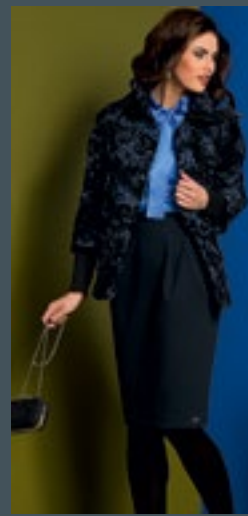

dress art. M2940-B
size: XS, S, M, L, XL, XXL
48% polyacrylic, 26% wool,
14% mohair, 12% polyester

jacket art. M4442-Z
size: 40, 42, 44, 46, 48, 50, 52, 54
55% wool, 45% polyester
lining: 97% polyester, 3% elastane
blouse art. M7330-Z
size: 40, 42, 44, 46, 48, 50, 52, 54
97% silk, 3% elastane
skirt art. M0280-A
size: 42, 44, 46, 48, 50, 52, 54, 56
68% viscose, 26% polyamide, 6% elastane
lining: 97% polyester, 3% elastane
handbag art. M727-B