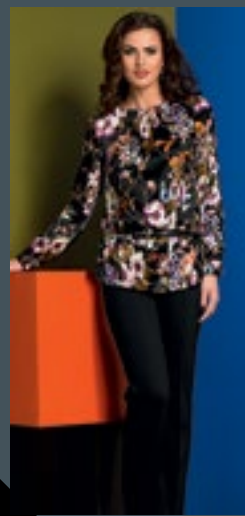

tunic art. M7310-B
size: 42, 44, 46, 48, 50, 52, 54, 56
97% silk, 3% elastane
trousers art. M1120-B
II height (164-168 cm)
size: 42, 44, 46, 48, 50, 52, 54
III height (172-176 cm)
size: 42, 44, 46, 48, 50, 52, 54
68% viscose, 26% polyamide,
6% elastane