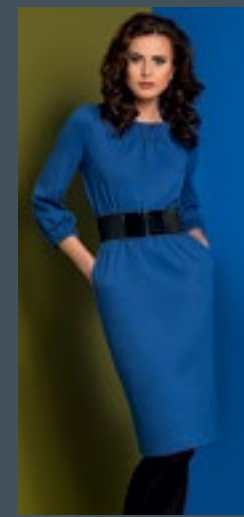

dress art. M2910-Z
size: XS, S, M, L, XL, XXL
68% viscose, 26% polyamide, 6% elastane