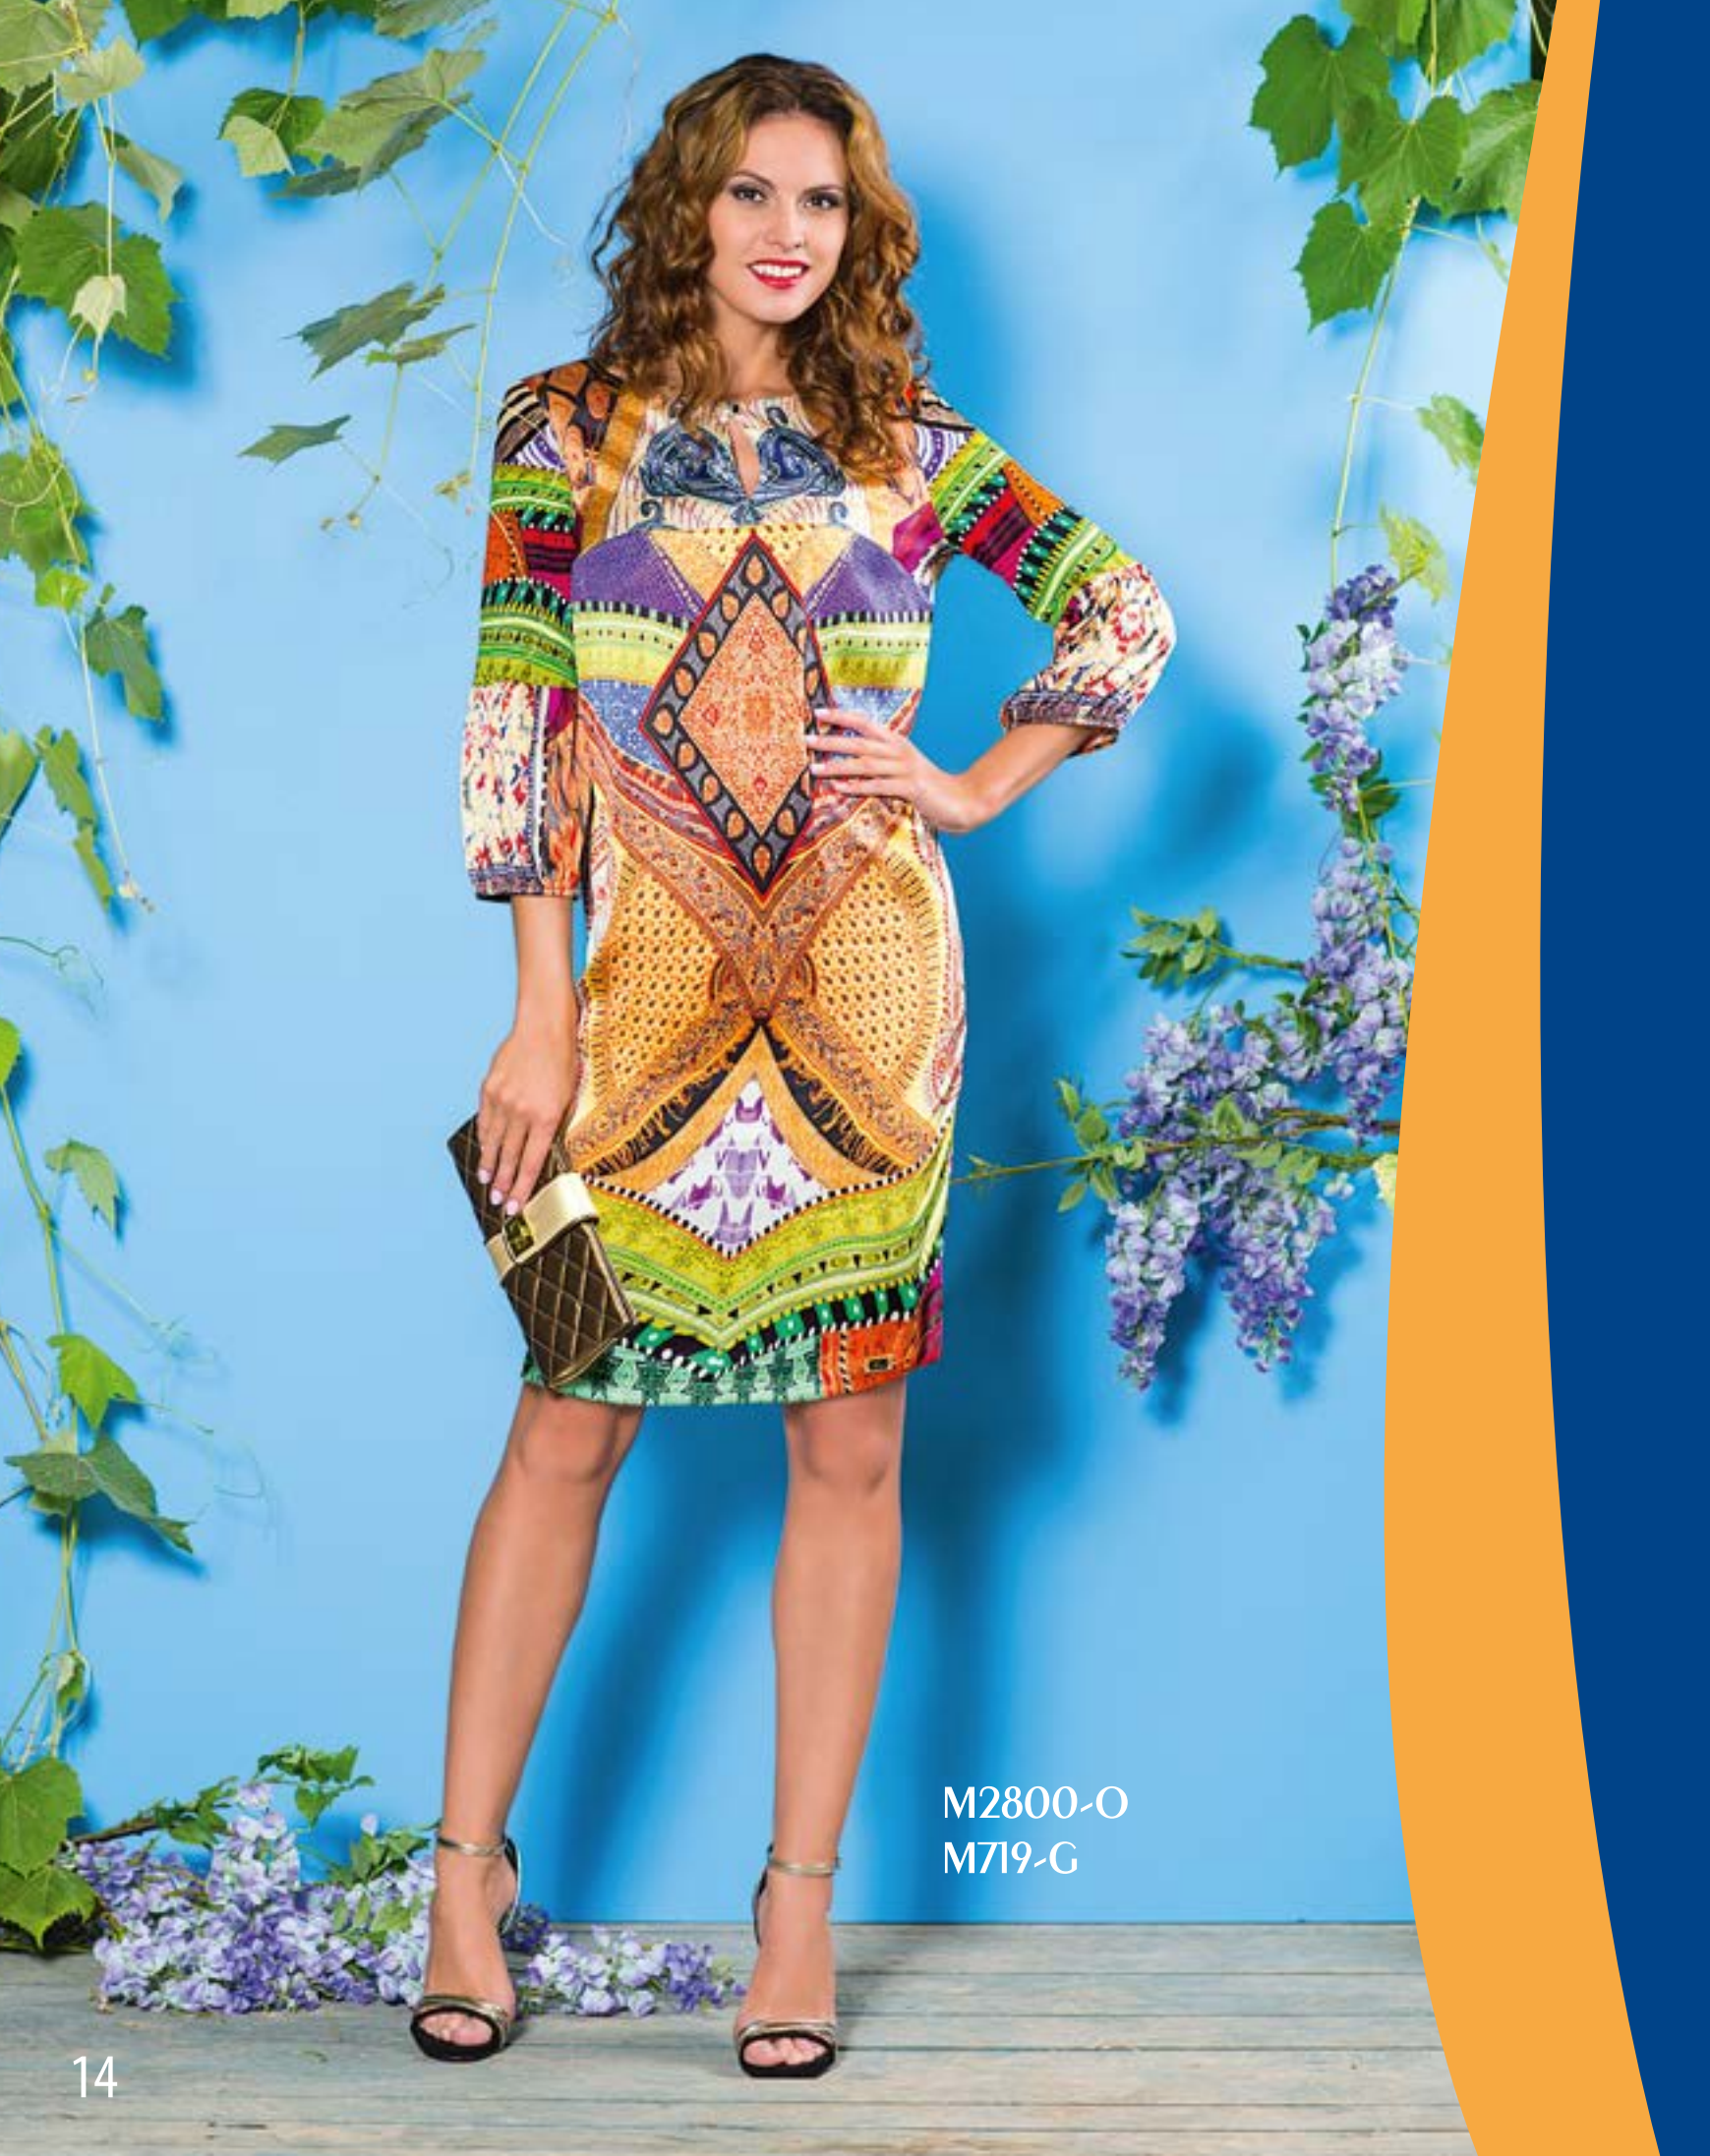

M2800-O
M719-G