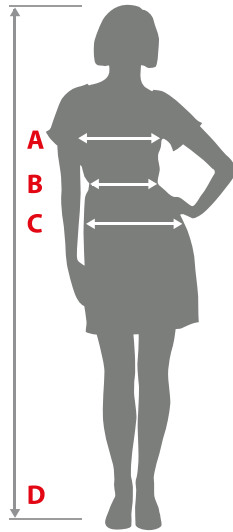

II height (164-168 cm)

42, 44, 46, 48, 50, 52, 54

III height (172-176 cm)

42, 44, 46, 48, 50, 52, 54

52% acetate, 24% cotton,
19% polyester, 5% elastane

DRY
CLEANING

Page 6

dress art. M2830-C

blouse art. M7290-L
size: 42, 44, 46, 48, 50, 52, 54
100% viscose
skirt art. M0220-L
size: 42, 44, 46, 48, 50, 52, 54
100% viscose
lining: 97% polyester, 3% elastane

jacket art. M7270-G
size: S, M, L, XL, XXL
95% acetate, 5% elastane
blouse art. M7182-G
size: S, M, L, XL, XXL
94% viscose, 6% elastane
trousers art. M1100-B
size: S, M, L, XL, XXL
94% viscose, 6% elastane
necklace art. M724-C

dress art. M2850-L
size: 42, 44, 46, 48, 50, 52, 54
100% viscose
handbag art. M720-L

blouse art. M7182-G
size: S, M, L, XL, XXL
94% viscose, 6% elastane

art. page

M0210...	4
M0212...	0
M0220...	28, 30
M0230...	10, 11
M1080...	2
M1100...	24, 27
M1102...	25
M2760...	9, 12
M2770...	8, 13
M2780...	23
M2782...	22
M2790...	20, 21
M2800...	14, 17
M2810...	15, 16
M2820...	5
M2822...	1
M2830...	06
M2840...	07
M2842...	18
M2850...	29, 31
M2860...	19
M4312...	2
M7182...	27
M7230...	10, 11
M7240...	24
M7242...	25
M7250...	3
M7260...	26
M7270...	27
M7280...	0
M7290...	28, 30

How to find out your size

	XS	S	M	L	XL	XXL	XXXL
	36-38	40-42	44-46	48-50	52-54	56-58	60-62
A	76-80	84-88	92-96	100-104	108-112	116-120	124-128
B	60-64	68-72	76-80	84-88	93-98	103-108	113-118
C	84-88	92-96	100-104	108-112	116-120	124-128	132-136
D	_____			164-168	_____		