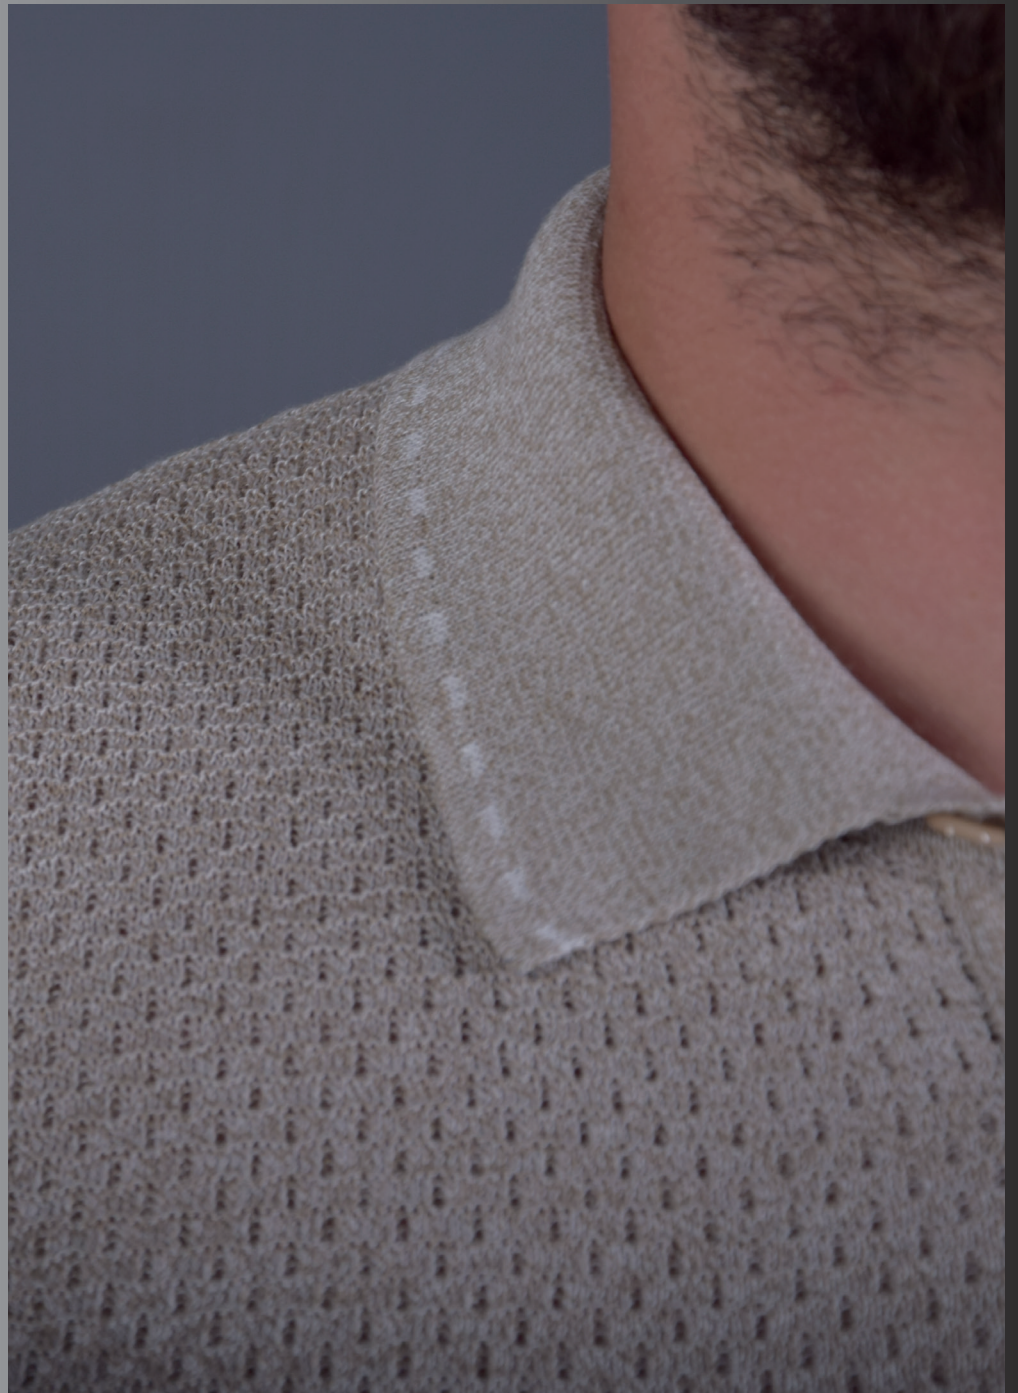

ART 20025p/800
80%CO 20%PC