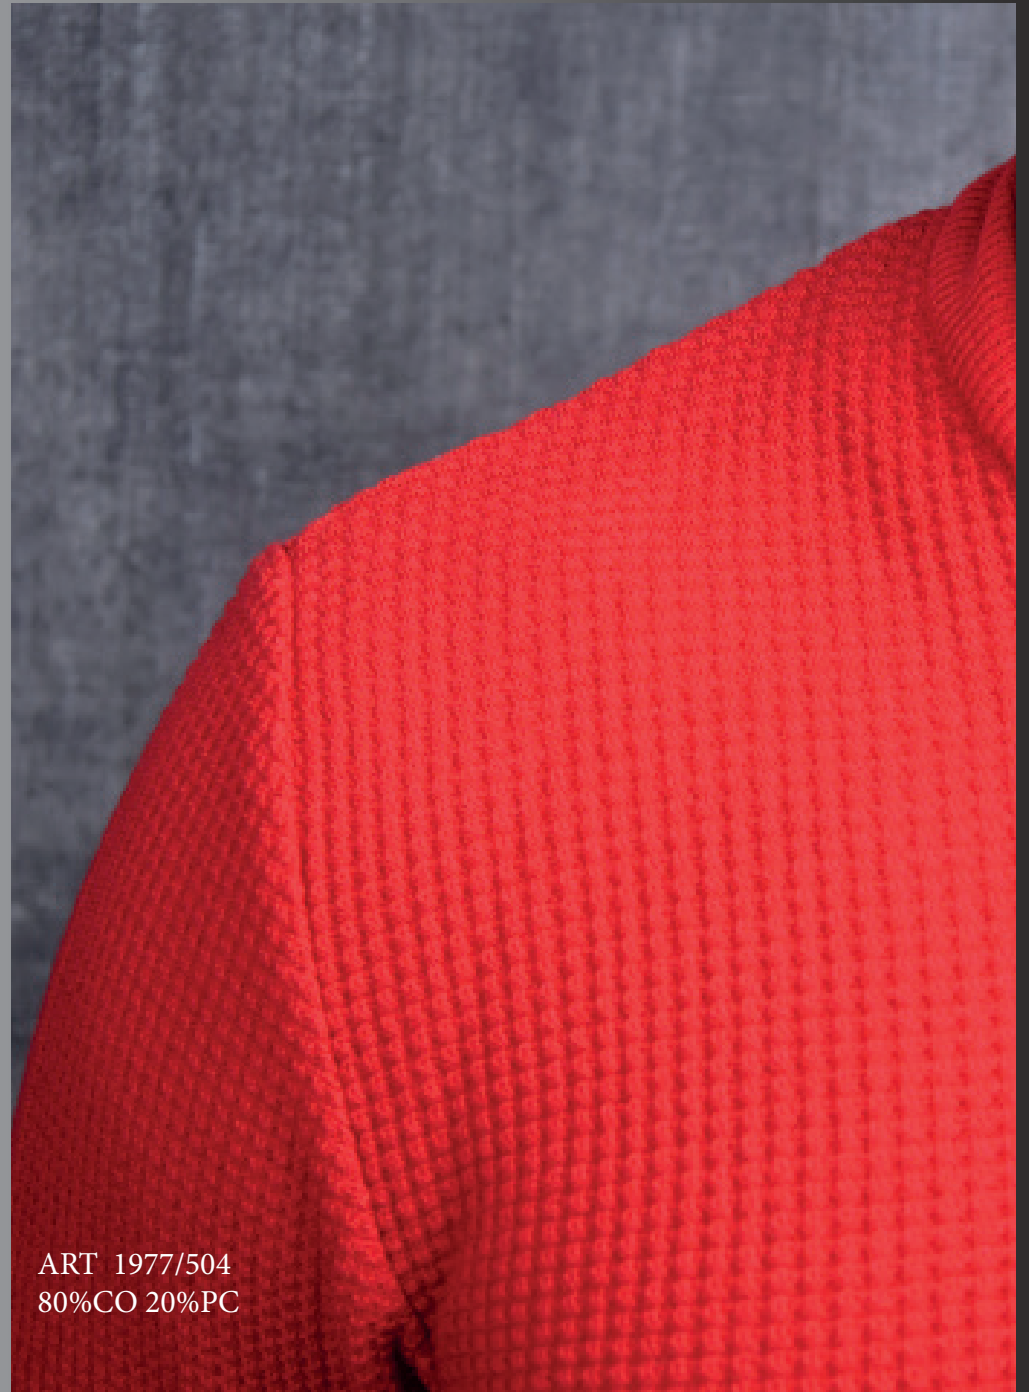

ART 1977/504
80%CO 20%PC